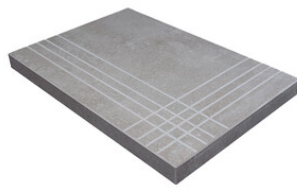

PEARL MATE 60x120 SL RC
G.90 | MATT | Coloured body
Rectified.

GREY MATE 60x120 SL RC
G.90 | MATT | Coloured body
Rectified.

60x60 SI Rc / 24"x24"

IVORY MATE 60x60 SL RC
G.81 | MATT | Coloured body
Rectified.

WHITE MATE 60x60 SL RC
G.81 | MATT | Coloured body
Rectified.

PEARL MATE 60x60 SL RC
G.81 | MATT | Coloured body
Rectified.

GREY MATE 60X60 SL RC
G.81 | MATT | Coloured body
Rectified.

Technical Step

Porcelain Tiles

RODAPIÉ 10X60
| 60X120 / 24"x48"

RODAPIÉ 7,5X60
| 60X60 / 24"x24"

PELDAÑO ROMO 60X120
| 60X120 / 24"x48"

PELDAÑO ROMO 60X60
| 60X60 / 24"x24"

PELDAÑO ANGULO ROMO 60X60
| 60X60 / 24"x24"

PELDAÑO ANGULO ROMO 60X120
| 60X120 / 24"x48"

PELDAÑO GRADONE RECTO 60X120
| 60X120 / 24"x48"

PELDAÑO GRADONE RECTO 60X60
| 60X60 / 24"x24"

PELDAÑO ANGULO GRADONE RECTO 60X120
| 60X120 / 24"x48"

PELDAÑO ANGULO GRADONE RECTO 60X60
| 60X60 / 24"x24"

Gallery