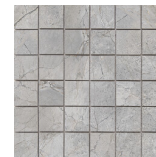

PEARL PULIDO 60x120 RC
G.177 | Polished | Neutral Body
Rectified.

32,5x22,5 /

HEXAGON AMPLE PEARL PULIDO
32,5X22,5
SP2046 | Polished |

HEXAGON AMPLE CREAM PULIDO
32,5X22,5
SP2046 | Polished |

HEXAGON AMPLE IVORY PULIDO
32,5X22,5
SP2046 | Polished |

30x30 / 12"x12"

MOSAICO PEARL PULIDO 30X30
SP2037 | Polished |

MOSAICO IVORY PULIDO 30X30
SP2037 | Polished |

MOSAICO PEARL PULIDO 30X30
SP2037 | Polished |

MOSAICO IVORY PULIDO 30X30
SP2037 | Polished |

MOSAICO CREAM PULIDO 30X30
SP2037 | Polished |