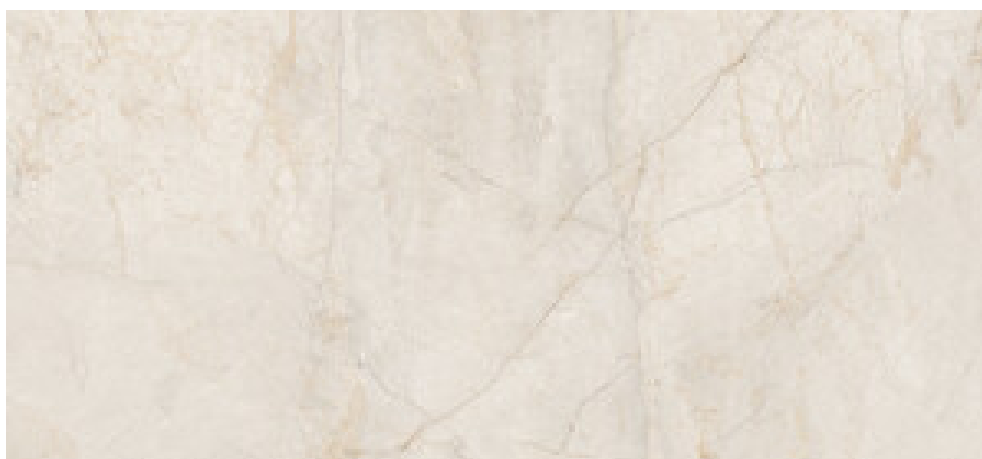

cifre
cerámica

Series **Egeo**

120x260 RC / 48"x103"

120x120 RC / 48"x48"

60x120 RC / 24"x48"

120x260 Rc / 48"x103"

CREAM PULIDO 120x260 RC
G.199 | Polished | Coloured body
Rectified.

IVORY PULIDO 120x260 RC
G.199 | Polished | Coloured body
Rectified.

PEARL PULIDO 120x260 RC
G.199 | Polished | Coloured body
Rectified.

120x120 Rc / 48"x48"

CREAM PULIDO 120x120 RC
G.192 | Polished | Neutral Body
Rectified.

IVORY PULIDO 120x120 RC
G.192 | Polished | Neutral Body
Rectified.