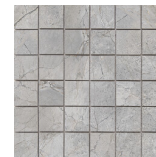

32,5x22,5 /

HEXAGON AMPLE PEARL PULIDO
32,5X22,5
SP2046 | Polished |

HEXAGON AMPLE CREAM PULIDO
32,5X22,5
SP2046 | Polished |

HEXAGON AMPLE IVORY PULIDO
32,5X22,5
SP2046 | Polished |

30x30 / 12"x12"

MOSAICO PEARL PULIDO 30X30
SP2041 | Polished |

MOSAICO IVORY PULIDO 30X30
SP2041 | Polished |

MOSAICO PEARL PULIDO 30X30
SP2037 | Polished |

MOSAICO IVORY PULIDO 30X30
SP2037 | Polished |

MOSAICO CREAM PULIDO 30X30
SP2037 | Polished |

26x27 / 11"x11"

HEXAGON IVORY PULIDO 26X27
SP2051 | Polished |