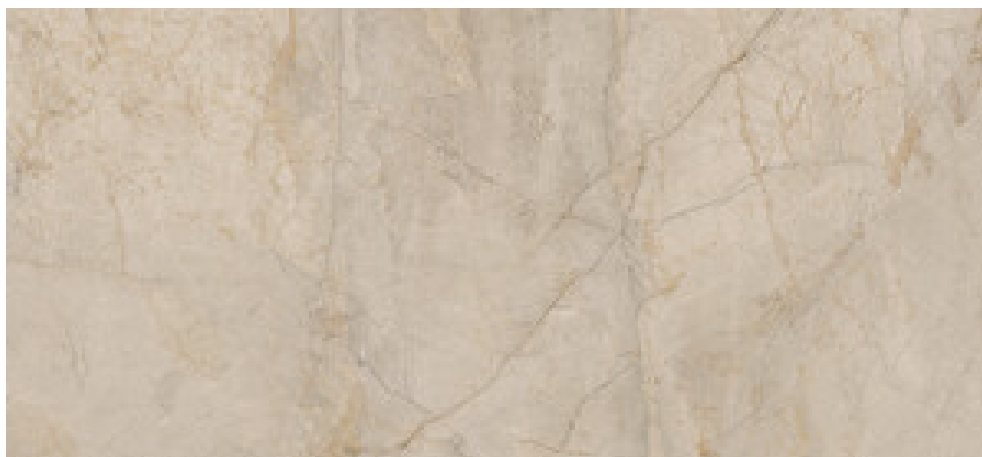

cifre
cerámica

Series **Egeo**

120x260 RC / 48"x103"

120x120 RC / 48"x48"

60x120 RC / 24"x48"

120x260 Rc / 48"x103"

CREAM PULIDO 120x260 RC
G.199 | Polished | Coloured body
Rectified.

IVORY PULIDO 120x260 RC
G.199 | Polished | Coloured body
Rectified.

PEARL PULIDO 120x260 RC
G.199 | Polished | Coloured body
Rectified.

120x120 Rc / 48"x48"

CREAM PULIDO 120x120 RC
G.192 | Polished | Neutral Body
Rectified.

IVORY PULIDO 120x120 RC
G.192 | Polished | Neutral Body
Rectified.