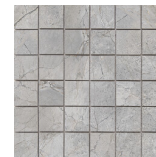

MOSAICO PEARL PULIDO 30X30
SP2037 | Polished |