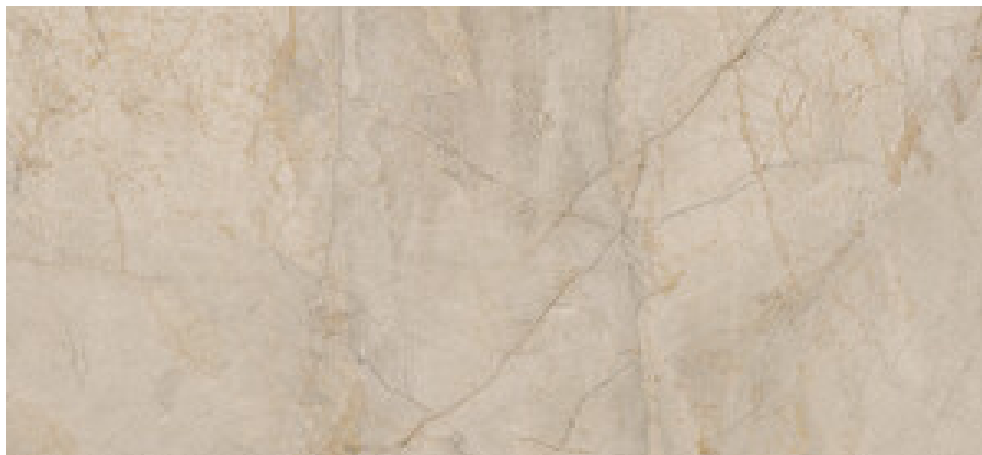

120x260 Rc / 48"x103"

CREAM PULIDO 120x260 RC
G.199 | Polished | Coloured body
Rectified.