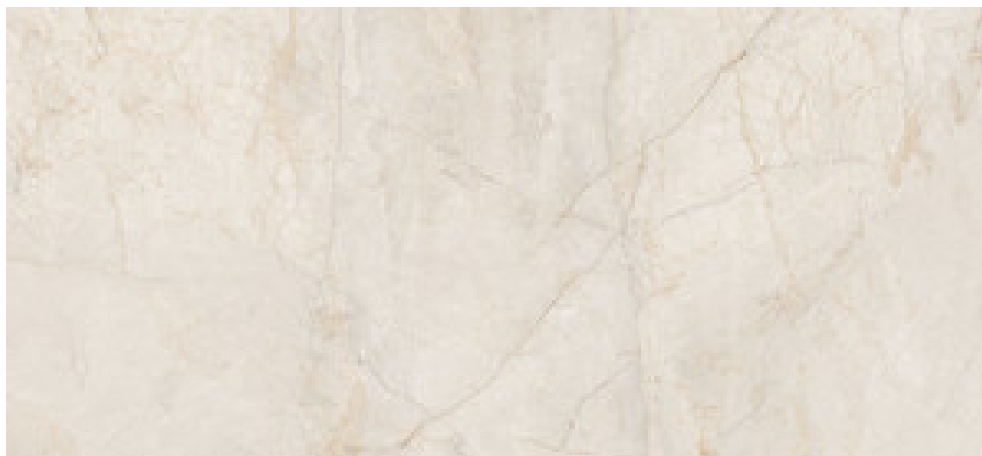

120x260 Rc / 48"x103"

CREAM PULIDO 120x260 RC
G.199 | Polished | Coloured body
Rectified.

IVORY PULIDO 120x260 RC
G.199 | Polished | Coloured body
Rectified.

PEARL PULIDO 120x260 RC
G.199 | Polished | Coloured body
Rectified.