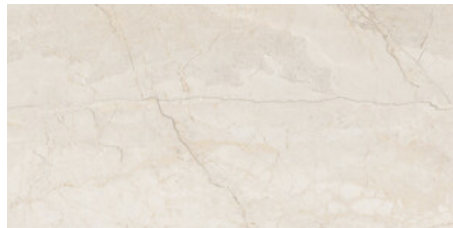

IVORY PULIDO 60x120 RC
G.177 | Polished | Neutral Body
Rectified.