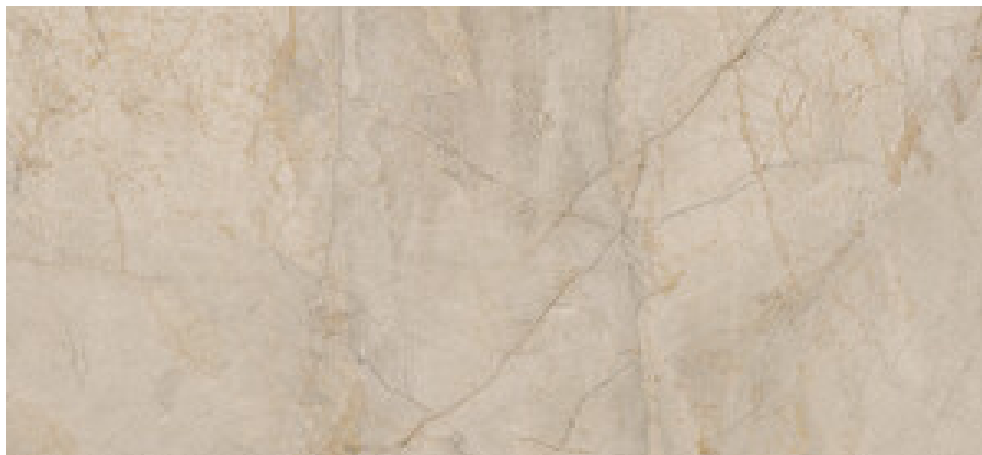

120x260 Rc / 48"x103"

CREAM PULIDO 120x260 RC
G.199 | Polished | Coloured body
Rectified.

IVORY PULIDO 120x260 RC
G.199 | Polished | Coloured body
Rectified.

PEARL PULIDO 120x260 RC
G.199 | Polished | Coloured body
Rectified.