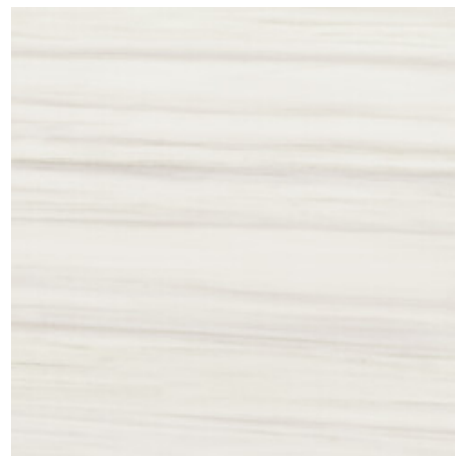

RC
G.196 | Polished | Coloured body
Rectified.

120x120 Rc / 48"x48"

DOLOMITE WHITE PULIDO 120x120 RC
G.192 | Polished | Neutral Body Rectified.

DOLOMITE WHITE MATE 120x120 RC
G.202 | MATT | Neutral Body Rectified.