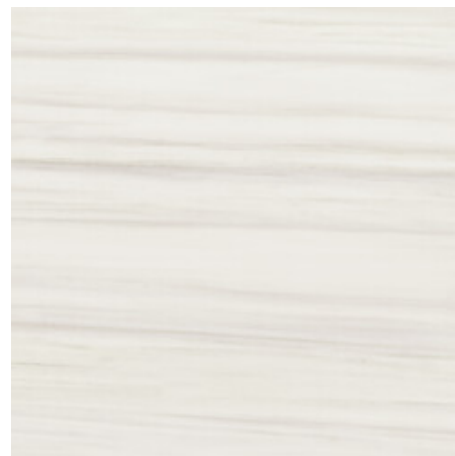

**DOLOMITE IVORY PULIDO 120X280**

**RC**  
G.196 | Polished | Coloured body  
Rectified.

**120x120 Rc / 48"x48"**

**DOLOMITE WHITE PULIDO 120x120 RC**  
G.192 | Polished | Neutral Body Rectified.

**DOLOMITE WHITE MATE 120x120 RC**  
G.202 | MATT | Neutral Body Rectified.