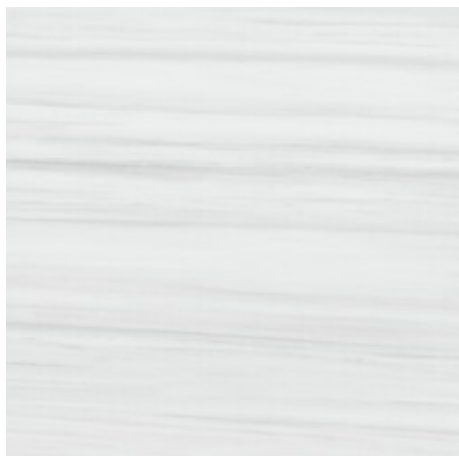

RC
G.196 | Polished | Coloured body
Rectified.

120x120 Rc / 48"x48"

DOLOMITE WHITE PULIDO 120x120 RC
G.192 | Polished | Neutral Body Rectified.

DOLOMITE WHITE MATE 120x120 RC
G.202 | MATT | Neutral Body Rectified.