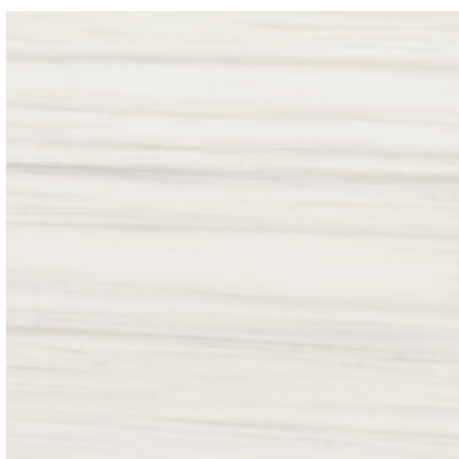

DOLOMITE IVORY MATE 120x120 RC
G.202 | MATT | Neutral Body Rectified.