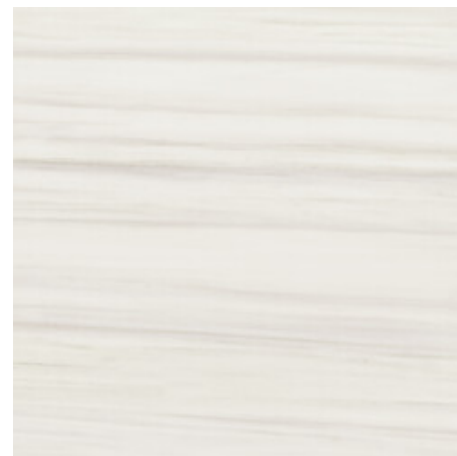

RC
G.196 | Polished | Coloured body
Rectified.

120x120 Rc / 48"x48"

DOLOMITE WHITE PULIDO 120x120 RC
G.192 | Polished | Neutral Body Rectified.

DOLOMITE WHITE MATE 120x120 RC
G.202 | MATT | Neutral Body Rectified.