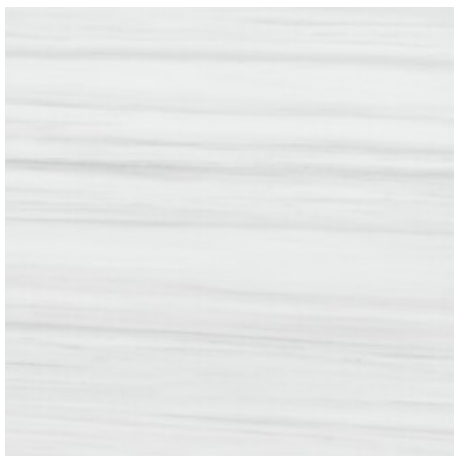

RC
G.196 | Polished | Coloured body
Rectified.

120x120 Rc / 48"x48"

DOLOMITE WHITE PULIDO 120x120 RC
G.192 | Polished | Neutral Body Rectified.

DOLOMITE WHITE MATE 120x120 RC
G.202 | MATT | Neutral Body Rectified.