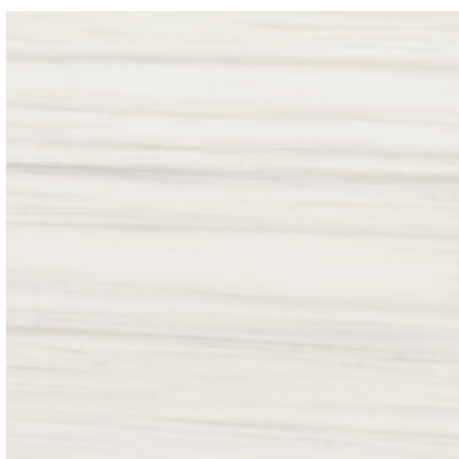

**DOLOMITE IVORY PULIDO 120X280**

**RC**  
G.196 | Polished | Coloured body  
Rectified.

**120x120 Rc / 48"x48"**

**DOLOMITE WHITE PULIDO 120x120 RC**  
G.192 | Polished | Neutral Body Rectified.

**DOLOMITE WHITE MATE 120x120 RC**  
G.202 | MATT | Neutral Body Rectified.