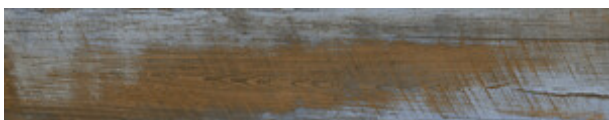

Series Denver

23x120 SL / 9"x48"

20x120 SL RC / 8"x48"

23x120 SI / 9"x48"

**DENVER GREY MATE 23X120 SL
N-PLUS**

G.145 | MATT | Neutral Body

**DENVER CREAM MATE 23X120 SL
N-PLUS**

G.145 | MATT | Neutral Body

**DENVER COLOUR MATE 23X120 SL
N-PLUS**

G.145 | MATT | Neutral Body

20x120 SI Rc / 8"x48"

DENVER GREY MATE 20x120 SL RC

G.100 | MATT | Neutral Body
Rectified.

DENVER CREAM MATE 20x120 SL RC

G.100 | MATT | Neutral Body
Rectified.