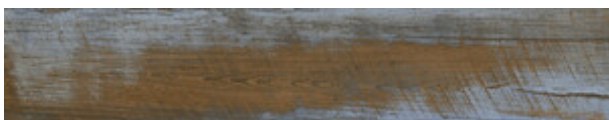

23x120 SI / 9"x48"

**DENVER GREY MATE 23X120 SL
N-PLUS**

G.145 | MATT | Neutral Body

**DENVER CREAM MATE 23X120 SL
N-PLUS**

G.145 | MATT | Neutral Body

**DENVER COLOUR MATE 23X120 SL
N-PLUS**

G.145 | MATT | Neutral Body

20x120 SI Rc / 8"x48"

DENVER GREY MATE 20x120 SL RC

G.100 | MATT | Neutral Body
Rectified.

DENVER CREAM MATE 20x120 SL RC

G.100 | MATT | Neutral Body
Rectified.

DENVER COLOURS MATE 20x120 SL

RC

G.100 | MATT | Neutral Body
Rectified.