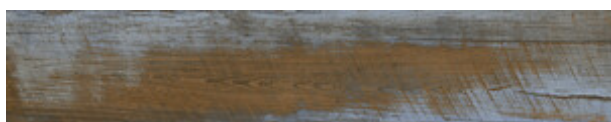

23x120 SI / 9"x48"

**DENVER GREY MATE 23X120 SL
N-PLUS**

G.145 | MATT | Neutral Body

**DENVER CREAM MATE 23X120 SL
N-PLUS**

G.145 | MATT | Neutral Body

**DENVER COLOUR MATE 23X120 SL
N-PLUS**

G.145 | MATT | Neutral Body

20x120 SI Rc / 8"x48"

DENVER GREY MATE 20x120 SL RC

G.100 | MATT | Neutral Body
Rectified.

DENVER CREAM MATE 20x120 SL RC

G.100 | MATT | Neutral Body
Rectified.

DENVER COLOURS MATE 20x120 SL

RC

G.100 | MATT | Neutral Body
Rectified.