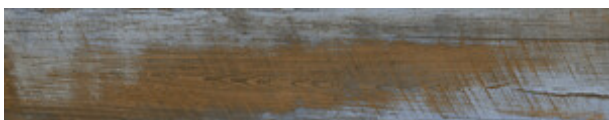

Series Denver

23x120 SL / 9"x48"

20x120 SL RC / 8"x48"

9,8x59,3 / 4"x24"

23x120 SI / 9"x48"

**DENVER GREY MATE 23X120 SL
N-PLUS**

G.145 | MATT | Neutral Body

**DENVER CREAM MATE 23X120 SL
N-PLUS**

G.145 | MATT | Neutral Body

**DENVER COLOUR MATE 23X120 SL
N-PLUS**

G.145 | MATT | Neutral Body

20x120 SI Rc / 8"x48"

DENVER GREY MATE 20x120 SL RC

G.100 | MATT | Neutral Body
Rectified.

DENVER CREAM MATE 20x120 SL RC