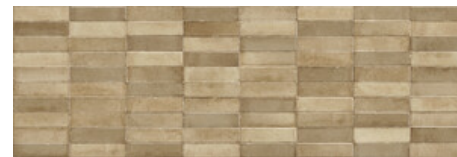

40x120 Rc / 16"x48"

DASTER WHITE MATE 40x120 RC
G.180 | MATT | White body
Rectified.

DASTER CREAM MATE 40x120 RC
G.180 | MATT | White body
Rectified.

DASTER NUT MATE 40x120 RC
G.180 | MATT | White body
Rectified.