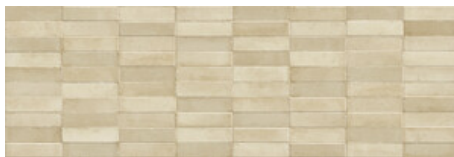

40x120 Rc / 16"x48"

DASTER WHITE MATE 40x120 RC
G.180 | MATT | White body
Rectified.

DASTER CREAM MATE 40x120 RC
G.180 | MATT | White body
Rectified.

DASTER NUT MATE 40x120 RC
G.180 | MATT | White body
Rectified.