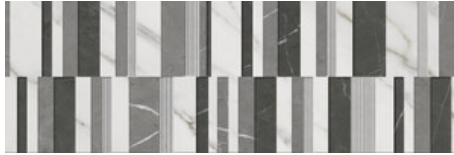

60x60 Rc / 24"x24"

PULIDO 60x60 RC
G.171 | Polished | Neutral Body
Rectified.

32,5x22,5 /

HEXAGON AMPLE PULIDO 32,5x22,5
SP2046 | Polished |

30x90 Rc / 12"x36"

RELIEVE BARI BRILLO 30X90
G.112 | GLOSSY | White body
Rectified.