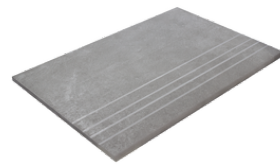

**HEXAGON LARGE WHITE MATE
28X33,5**
SP2054 | MATT |

**HEXAGON LARGE IVORY PULIDO
28X33,5**
SP2054 | Polished |

**HEXAGON LARGE IVORY MATE
28X33,5**
SP2054 | MATT |

Technical Step

Porcelain Tiles

RODAPIÉ 10X120 PULIDO
| 120X120 / 48"x48"

RODAPIÉ 7,5X60
| 30X60 / 12"x24"

RODAPIÉ 7.5X60 PULIDO
| 30X60 / 12"x24"

RODAPIÉ 10X60
| 60X120 / 24"x48"

RODAPIÉ 10X60 PULIDO
| 60X120 / 24"x48"

PELDAÑO ROMO 30X60
| 30X60 / 12"x24"

PELDAÑO ROMO 60X120
| 60X120 / 24"x48"