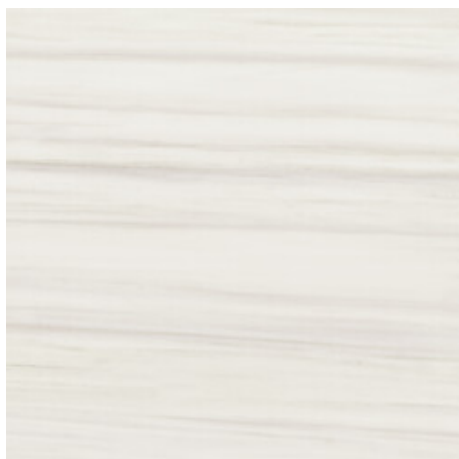

IVORY MATE 120x120 RC
G.202 | MATT | Neutral Body
Rectified.