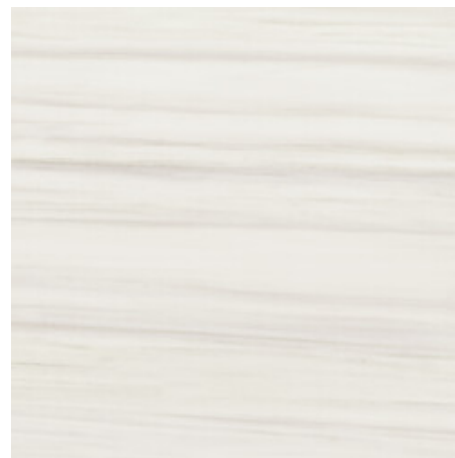

**IVORY PULIDO 120X280 RC**  
G.196 | Polished | Coloured body  
Rectified.

**120x120 Rc / 48"x48"**

**WHITE PULIDO 120x120 RC**  
G.192 | Polished | Neutral Body  
Rectified.

**WHITE MATE 120x120 RC**  
G.202 | MATT | Neutral Body  
Rectified.