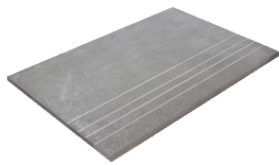

**HEXAGON LARGE WHITE MATE
28X33,5**
SP2054 | MATT |

**HEXAGON LARGE IVORY PULIDO
28X33,5**
SP2054 | Polished |

**HEXAGON LARGE IVORY MATE
28X33,5**
SP2054 | MATT |

Technical Step

Porcelain Tiles

RODAPIÉ 10X120 PULIDO
| 120X120 / 48"x48"

RODAPIÉ 7,5X60
| 30X60 / 12"x24"

RODAPIÉ 7.5X60 PULIDO
| 30X60 / 12"x24"

RODAPIÉ 10X60
| 60X120 / 24"x48"

RODAPIÉ 10X60 PULIDO
| 60X120 / 24"x48"

PELDAÑO ROMO 30X60
| 30X60 / 12"x24"

PELDAÑO ROMO 60X120
| 60X120 / 24"x48"