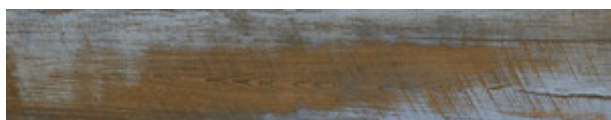

COLOUR MATE 23X120 SL N-PLUS
G.145 | MATT | Neutral Body