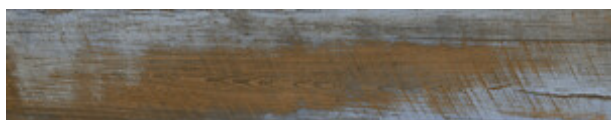

23x120 SI / 9"x48"

GREY MATE 23X120 SL N-PLUS
G.145 | MATT | Neutral Body

CREAM MATE 23X120 SL N-PLUS
G.145 | MATT | Neutral Body

COLOUR MATE 23X120 SL N-PLUS
G.145 | MATT | Neutral Body

20x120 SI Rc / 8"x48"

GREY MATE 20x120 SL RC
G.100 | MATT | Neutral Body
Rectified.

CREAM MATE 20x120 SL RC
G.100 | MATT | Neutral Body
Rectified.

COLOURS MATE 20x120 SL RC

G.100 | MATT | Neutral Body
Rectified.

Technical Step