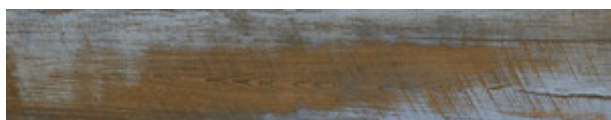

cifre
cerámica

Series Denver

23x120 SL / 9"x48"

20x120 SL RC / 8"x48"

9,8x59,3 / 4"x24"

23x120 SI / 9"x48"

GREY MATE 23X120 SL N-PLUS
G.145 | MATT | Neutral Body

CREAM MATE 23X120 SL N-PLUS
G.145 | MATT | Neutral Body

COLOUR MATE 23X120 SL N-PLUS
G.145 | MATT | Neutral Body

20x120 SI Rc / 8"x48"

GREY MATE 20x120 SL RC
G.100 | MATT | Neutral Body
Rectified.

CREAM MATE 20x120 SL RC
G.100 | MATT | Neutral Body
Rectified.