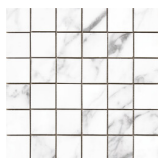

Series **Capraia**

120x120 RC / 48"x48"

60x120 RC / 24"x48"

120x120 Rc / 48"x48"

CAPRAIA GOLD PULIDO 120x120 RC
G.192 | Polished | Neutral Body
Rectified.

CAPRAIA WHITE PULIDO 120x120 RC
G.192 | Polished | Neutral Body
Rectified.

60x120 Rc / 24"x48"

CAPRAIA GOLD PULIDO 60x120 RC
G.177 | Polished | Neutral Body
Rectified.

CAPRAIA WHITE PULIDO 60x120 RC
G.177 | Polished | Neutral Body
Rectified.

32,5x22,5 /

**CAPRAIA HEXAGON AMPLE WHITE
PULIDO 32,5x22,5**
SP2046 | Polished |

**CAPRAIA HEXAGON AMPLE GOLD
PULIDO 32,5x22,5**
SP2046 | Polished |

30x30 / 12"x12"

**CAPRAIA MOSAICO WHITE PULIDO
30x30**
SP2037 | Polished |

**CAPRAIA MOSAICO GOLD PULIDO
30x30**
SP2037 | Polished |

Technical Step