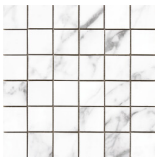

120x120 Rc / 48"x48"

CAPRAIA GOLD PULIDO 120x120 RC
G.192 | Polished | Neutral Body
Rectified.

CAPRAIA WHITE PULIDO 120x120 RC
G.192 | Polished | Neutral Body
Rectified.

60x120 Rc / 24"x48"

CAPRAIA GOLD PULIDO 60x120 RC
G.177 | Polished | Neutral Body
Rectified.

CAPRAIA WHITE PULIDO 60x120 RC
G.177 | Polished | Neutral Body
Rectified.

32,5x22,5 /

**CAPRAIA HEXAGON AMPLE WHITE
PULIDO 32,5x22,5**
SP2046 | Polished |

**CAPRAIA HEXAGON AMPLE GOLD
PULIDO 32,5x22,5**
SP2046 | Polished |

30x30 / 12"x12"

**CAPRAIA MOSAICO WHITE PULIDO
30x30**
SP2037 | Polished |

**CAPRAIA MOSAICO GOLD PULIDO
30x30**
SP2037 | Polished |

Technical Step

Porcelain Tiles

RODAPIÉ 10X120 PULIDO
| 120X120 / 48"x48"