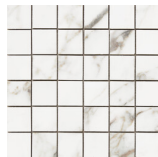

CAPRAIA WHITE PULIDO 60x120 RC
G.177 | Polished | Neutral Body
Rectified.

32,5x22,5 /

**CAPRAIA HEXAGON AMPLE WHITE
PULIDO 32,5x22,5**
SP2046 | Polished |

**CAPRAIA HEXAGON AMPLE GOLD
PULIDO 32,5x22,5**
SP2046 | Polished |

30x30 / 12"x12"

**CAPRAIA MOSAICO WHITE PULIDO
30x30**
SP2037 | Polished |

**CAPRAIA MOSAICO GOLD PULIDO
30x30**
SP2037 | Polished |

Technical Step

Porcelain Tiles

RODAPIÉ 10X120 PULIDO
| 120X120 / 48"x48"