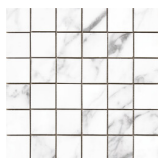

---

**CAPRAIA HEXAGON AMPLE WHITE  
PULIDO 32,5x22,5**  
SP2046 | Polished |

**CAPRAIA HEXAGON AMPLE GOLD  
PULIDO 32,5x22,5**  
SP2046 | Polished |

**30x30 / 12"x12"**

---

**CAPRAIA MOSAICO WHITE PULIDO  
30x30**  
SP2037 | Polished |

**CAPRAIA MOSAICO GOLD PULIDO  
30x30**  
SP2037 | Polished |

---

**Technical Step**

---

Porcelain Tiles

---

**RODAPIÉ 10X120 PULIDO**  
| 120X120 / 48"x48"

**RODAPIÉ 10X60 PULIDO**  
| 60X120 / 24"x48"