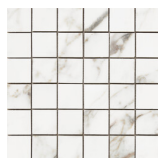

Series **Capraia**

120x120 RC / 48"x48"

60x120 RC / 24"x48"

120x120 Rc / 48"x48"

CAPRAIA GOLD PULIDO 120x120 RC
G.192 | Polished | Neutral Body
Rectified.

CAPRAIA WHITE PULIDO 120x120 RC
G.192 | Polished | Neutral Body
Rectified.

60x120 Rc / 24"x48"

CAPRAIA GOLD PULIDO 60x120 RC
G.177 | Polished | Neutral Body
Rectified.

CAPRAIA WHITE PULIDO 60x120 RC
G.177 | Polished | Neutral Body
Rectified.

32,5x22,5 /

**CAPRAIA HEXAGON AMPLE WHITE
PULIDO 32,5x22,5**
SP2046 | Polished |

**CAPRAIA HEXAGON AMPLE GOLD
PULIDO 32,5x22,5**
SP2046 | Polished |

30x30 / 12"x12"

**CAPRAIA MOSAICO WHITE PULIDO
30x30**
SP2037 | Polished |

**CAPRAIA MOSAICO GOLD PULIDO
30x30**
SP2037 | Polished |

Technical Step