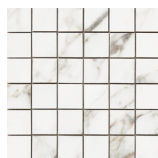

---

**CAPRAIA HEXAGON AMPLE WHITE  
PULIDO 32,5x22,5**  
SP2046 | Polished |

**CAPRAIA HEXAGON AMPLE GOLD  
PULIDO 32,5x22,5**  
SP2046 | Polished |

**30x30 / 12"x12"**

---

**CAPRAIA MOSAICO WHITE PULIDO  
30x30**  
SP2037 | Polished |

**CAPRAIA MOSAICO GOLD PULIDO  
30x30**  
SP2037 | Polished |

---

**Technical Step**

---

Porcelain Tiles

---

**RODAPIÉ 10X120 PULIDO**  
| 120X120 / 48"x48"

**RODAPIÉ 10X60 PULIDO**  
| 60X120 / 24"x48"