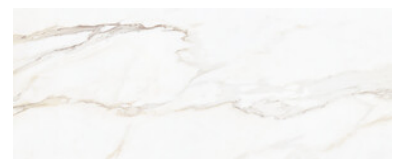

cifre
cerámica

Series **Caleya**

75x75 SL RC / 30"x30"
30x75 RC PB / 12"x30"

75x75 SI Rc / 30"x30"

CALEYA WHITE MATE 75x75 SL RC
G.1096 | MATT | Neutral Body
Rectified.

CALEYA WHITE BRILLO 75x75 SL RC
G.96 | GLOSSY | Neutral Body
Rectified.

CALEYA GOLD MATE 75x75 SL RC
G.1096 | MATT | Neutral Body
Rectified.

CALEYA GOLD BRILLO 75x75 SL RC
G.96 | GLOSSY | Neutral Body
Rectified.

30x75 Rc Pb / 12"x30"

CALEYA WHITE MATE 30x75 RC PB
G.132 | MATT | White body
Rectified.

CALEYA WHITE BRILLO 30x75 RC PB
G.132 | GLOSSY | White body
Rectified.

CALEYA GOLD MATE 30x75 RC PB
G.132 | MATT | White body
Rectified.

CALEYA GOLD BRILLO 30x75 RC PB
G.132 | GLOSSY | White body
Rectified.