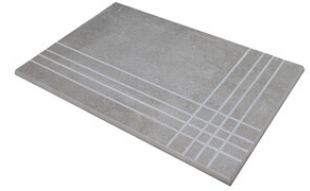

IVORY MATE 30X60 SL RC
G.1078 | MATT | Neutral Body
Rectified.

Technical Step

Porcelain Tiles

RODAPIÉ 10X60
| 60X120 / 24"x48"

RODAPIÉ 10X160 MATE
| 160X160 / 63"x63"

PELDAÑO ROMO 60X120
| 60X120 / 24"x48"