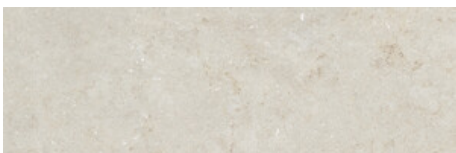

40x120 Rc / 16"x48"

CREAM MATE 40x120 RC
G.180 | MATT | White body
Rectified.