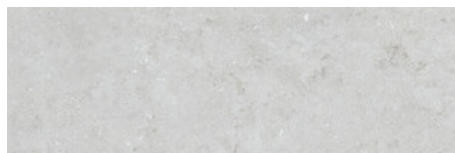

**PEARL MATE 60X60 RC 20MM
ANTISLIP**
G.5083 | MATT | Neutral Body
Rectified.

**IVORY MATE 60X60 RC 20MM
ANTISLIP**
G.5083 | MATT | Neutral Body
Rectified.

40x120 Rc / 16"x48"

CREAM MATE 40x120 RC
G.180 | MATT | White body
Rectified.