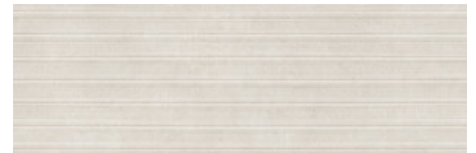

SAND MATE 30x90 RC
G.104 | MATT | White body
Rectified.

SHORE WHITE MATE 30x90 RC
G.112 | MATT | White body
Rectified.

SHORE PEARL MATE 30x90 RC
G.112 | MATT | White body
Rectified.

SHORE SAND MATE 30x90 RC
G.112 | MATT | White body
Rectified.