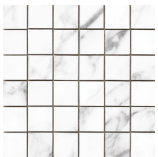

120x120 Rc / 48"x48"

GOLD PULIDO 120x120 RC
G.192 | Polished | Neutral Body
Rectified.

WHITE PULIDO 120x120 RC
G.192 | Polished | Neutral Body
Rectified.

60x120 Rc / 24"x48"

GOLD PULIDO 60x120 RC
G.177 | Polished | Neutral Body
Rectified.

WHITE PULIDO 60x120 RC
G.177 | Polished | Neutral Body
Rectified.

32,5x22,5 /

HEXAGON AMPLE WHITE PULIDO
32,5X22,5
SP2046 | Polished |

HEXAGON AMPLE GOLD PULIDO
32,5X22,5
SP2046 | Polished |

30x30 / 12"x12"

MOSAICO WHITE PULIDO 30X30
SP2037 | Polished |

MOSAICO GOLD PULIDO 30X30
SP2037 | Polished |

Technical Step

Porcelain Tiles

RODAPIÉ 10X120 PULIDO
| 120X120 / 48"x48"

RODAPIÉ 10X60 PULIDO
| 60X120 / 24"x48"