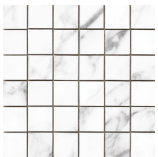

# Series **Capraia**

120x120 RC / 48"x48"

60x120 RC / 24"x48"

---

**120x120 Rc / 48"x48"**

---

**GOLD PULIDO 120x120 RC**  
G.192 | Polished | Neutral Body  
Rectified.

**WHITE PULIDO 120x120 RC**  
G.192 | Polished | Neutral Body  
Rectified.

---

**60x120 Rc / 24"x48"**

---

**GOLD PULIDO 60x120 RC**  
G.177 | Polished | Neutral Body  
Rectified.

**WHITE PULIDO 60x120 RC**  
G.177 | Polished | Neutral Body  
Rectified.

**32,5x22,5 /**

---

**HEXAGON AMPLE WHITE PULIDO**  
**32,5X22,5**  
SP2046 | Polished |

**HEXAGON AMPLE GOLD PULIDO**  
**32,5X22,5**  
SP2046 | Polished |

**30x30 / 12"x12"**

---

**MOSAICO WHITE PULIDO 30X30**  
SP2037 | Polished |

**MOSAICO GOLD PULIDO 30X30**  
SP2037 | Polished |

---

**Technical Step**