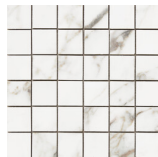

cifre
cerámica

Series **Capraia**

120x120 RC / 48"x48"

60x120 RC / 24"x48"

120x120 Rc / 48"x48"

GOLD PULIDO 120x120 RC
G.192 | Polished | Neutral Body
Rectified.

WHITE PULIDO 120x120 RC
G.192 | Polished | Neutral Body
Rectified.

60x120 Rc / 24"x48"

GOLD PULIDO 60x120 RC
G.177 | Polished | Neutral Body
Rectified.

WHITE PULIDO 60x120 RC
G.177 | Polished | Neutral Body
Rectified.

32,5x22,5 /

HEXAGON AMPLE WHITE PULIDO
32,5X22,5
SP2046 | Polished |

HEXAGON AMPLE GOLD PULIDO
32,5X22,5
SP2046 | Polished |

30x30 / 12"x12"

MOSAICO WHITE PULIDO 30X30
SP2037 | Polished |

MOSAICO GOLD PULIDO 30X30
SP2037 | Polished |

Technical Step

Porcelain Tiles

RODAPIÉ 10X120 PULIDO
| 120X120 / 48"x48"