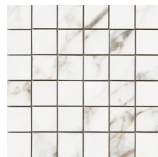

# Series **Capraia**

120x120 RC / 48"x48"

60x120 RC / 24"x48"

---

**120x120 Rc / 48"x48"**

---

**GOLD PULIDO 120x120 RC**  
G.192 | Polished | Neutral Body  
Rectified.

**WHITE PULIDO 120x120 RC**  
G.192 | Polished | Neutral Body  
Rectified.

---

**60x120 Rc / 24"x48"**

---

**GOLD PULIDO 60x120 RC**  
G.177 | Polished | Neutral Body  
Rectified.

**WHITE PULIDO 60x120 RC**  
G.177 | Polished | Neutral Body  
Rectified.

**32,5x22,5 /**

---

**HEXAGON AMPLE WHITE PULIDO**  
**32,5X22,5**  
SP2046 | Polished |

**HEXAGON AMPLE GOLD PULIDO**  
**32,5X22,5**  
SP2046 | Polished |

**30x30 / 12"x12"**

---

**MOSAICO WHITE PULIDO 30X30**  
SP2037 | Polished |

**MOSAICO GOLD PULIDO 30X30**  
SP2037 | Polished |

---

**Technical Step**