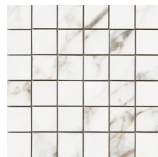

120x120 Rc / 48"x48"

GOLD PULIDO 120x120 RC
G.192 | Polished | Neutral Body
Rectified.

WHITE PULIDO 120x120 RC
G.192 | Polished | Neutral Body
Rectified.

60x120 Rc / 24"x48"

GOLD PULIDO 60x120 RC
G.177 | Polished | Neutral Body
Rectified.

WHITE PULIDO 60x120 RC
G.177 | Polished | Neutral Body
Rectified.

32,5x22,5 /

HEXAGON AMPLE WHITE PULIDO
32,5X22,5
SP2046 | Polished |

HEXAGON AMPLE GOLD PULIDO
32,5X22,5
SP2046 | Polished |

30x30 / 12"x12"

MOSAICO WHITE PULIDO 30X30
SP2037 | Polished |

MOSAICO GOLD PULIDO 30X30
SP2037 | Polished |

Technical Step

Porcelain Tiles

RODAPIÉ 10X120 PULIDO
| 120X120 / 48"x48"

RODAPIÉ 10X60 PULIDO
| 60X120 / 24"x48"