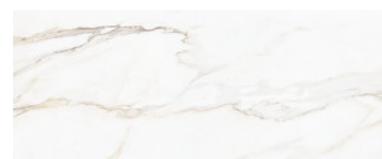

cifre
cerámica

Series **Caleya**

75x75 SL RC / 30"x30"

30x75 RC PB / 12"x30"

75x75 SI Rc / 30"x30"

WHITE MATE 75X75 SL RC
G.1096 | MATT | Neutral Body
Rectified.

WHITE BRILLO 75X75 SL RC
G.96 | GLOSSY | Neutral Body
Rectified.

GOLD MATE 75X75 SL RC
G.1096 | MATT | Neutral Body
Rectified.

GOLD BRILLO 75X75 SL RC
G.96 | GLOSSY | Neutral Body
Rectified.

30x75 Rc Pb / 12"x30"

WHITE MATE 30x75 RC PB
G.132 | MATT | White body
Rectified.

WHITE BRILLO 30x75 RC PB
G.132 | GLOSSY | White body
Rectified.

GOLD MATE 30x75 RC PB
G.132 | MATT | White body
Rectified.

GOLD BRILLO 30x75 RC PB
G.132 | GLOSSY | White body
Rectified.

SIXT WHITE MATE 30x75 RC PB
G.133 | MATT | White body
Rectified.