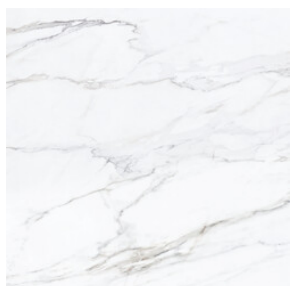

cifre
cerámica

Series **Caleya**

75x75 SL RC / 30"x30"

30x75 RC PB / 12"x30"

75x75 SI Rc / 30"x30"

WHITE MATE 75X75 SL RC
G.1096 | MATT | Neutral Body
Rectified.

WHITE BRILLO 75X75 SL RC
G.96 | GLOSSY | Neutral Body
Rectified.

GOLD MATE 75X75 SL RC
G.1096 | MATT | Neutral Body
Rectified.

GOLD BRILLO 75X75 SL RC
G.96 | GLOSSY | Neutral Body
Rectified.

30x75 Rc Pb / 12"x30"

WHITE MATE 30x75 RC PB
G.132 | MATT | White body
Rectified.

WHITE BRILLO 30x75 RC PB
G.132 | GLOSSY | White body
Rectified.

GOLD MATE 30x75 RC PB
G.132 | MATT | White body
Rectified.

GOLD BRILLO 30x75 RC PB
G.132 | GLOSSY | White body
Rectified.

SIXT WHITE MATE 30x75 RC PB
G.133 | MATT | White body
Rectified.