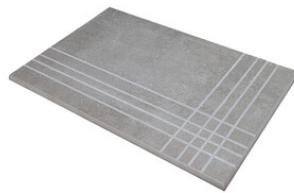

**40x120 Rc / 16"x48"**

---

**BYRON ALMOND MATE 40x120 RC**  
G.180 | MATT | White body  
Rectified.

**BYRON SAND MATE 40x120 RC**  
G.180 | MATT | White body  
Rectified.

**BYRON VELAR ALMOND MATE  
40x120 RC**  
G.181 | MATT | White body  
Rectified.

**BYRON VELAR SAND MATE 40x120  
RC**  
G.181 | MATT | White body  
Rectified.

Technical Step

Porcelain Tiles

**RODAPIÉ 10X60**  
| 60X120 / 24"x48"

**RODAPIÉ 7,5X60**  
| 60X60 / 24"x24"

**PELDAÑO ROMO 60X120**  
| 60X120 / 24"x48"

**PELDAÑO ROMO 60X60**  
| 60X60 / 24"x24"

**PELDAÑO ANGULO ROMO 60X120**  
| 60X120 / 24"x48"

**PELDAÑO ANGULO ROMO 60X60**  
| 60X60 / 24"x24"

**PELDAÑO GRADONE RECTO 60X120**  
| 60X120 / 24"x48"

**PELDAÑO GRADONE RECTO 60X60**  
| 60X60 / 24"x24"