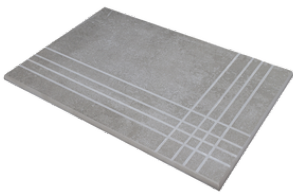

PELDAÑO ANGULO ROMO 60X60
| 60X60 / 24"x24"