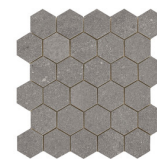

BURLINGTON WHITE MATE 30x60
G.74 | MATT | White body

BURLINGTON SECTION SAND MATE 30x60
G.73 | MATT | White body

BURLINGTON SECTION GREIGE MATE 30x60
G.73 | MATT | White body

BURLINGTON SECTION PEARL MATE 30x60
G.73 | MATT | White body

BURLINGTON SECTION WHITE MATE 30x60
G.73 | MATT | White body

30x30 / 12"x12"

BURLINGTON MOSAICO PEARL MATE 30x30
SP2037 | MATT |

BURLINGTON MOSAICO SAND MATE 30x30
SP2037 | MATT |

BURLINGTON HEXAGON GREIGE MATE 30x30
SP2037 | MATT |

26x27 / 11"x11"

BURLINGTON HEXAGON SAND MATE
26X27
SP2051 | MATT |

BURLINGTON HEXAGON PEARL MATE
26X27
SP2051 | MATT |

BURLINGTON HEXAGON GREIGE
MATE 26X27
SP2051 | MATT |

Technical Step

Porcelain Tiles

RODAPIÉ 10X60
| 60X120 / 24"x48"