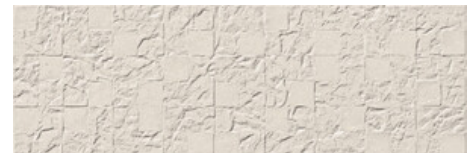

**BURLINGTON SQUARESTONE SAND
MATE 30x90 RC**

G.112 | MATT | White body
Rectified.