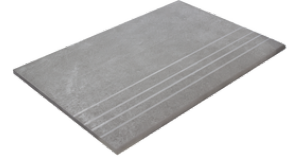

PELDAÑO ROMO 60X60
| 60X60 / 24"x24"