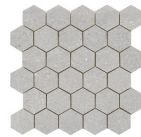

**BURLINGTON SECTION GREIGE
MATE 30x60**
G.73 | MATT | White body

**BURLINGTON SECTION PEARL MATE
30x60**
G.73 | MATT | White body

**BURLINGTON SECTION WHITE MATE
30x60**
G.73 | MATT | White body

30x30 / 12"x12"

BURLINGTON MOSAICO PEARL MATE
30X30
SP2037 | MATT |

BURLINGTON MOSAICO SAND MATE
30x30
SP2037 | MATT |

BURLINGTON HEXAGON GREIGE
MATE 30x30
SP2037 | MATT |

26x27 / 11"x11"

BURLINGTON HEXAGON SAND MATE
26X27
SP2051 | MATT |

BURLINGTON HEXAGON PEARL MATE
26X27
SP2051 | MATT |

BURLINGTON HEXAGON GREIGE
MATE 26X27
SP2051 | MATT |

Technical Step

Porcelain Tiles

RODAPIÉ 10X60
| 60X120 / 24"x48"

RODAPIÉ 7,5X60
| 60X60 / 24"x24"

RODAPIÉ 11X75
| 75X75 / 30"x30"