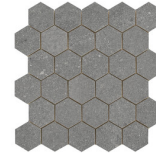

BURLINGTON GREIGE MATE 30x60
G.74 | MATT | White body

BURLINGTON PEARL MATE 30x60
G.74 | MATT | White body

BURLINGTON WHITE MATE 30x60
G.74 | MATT | White body

**BURLINGTON SECTION SAND MATE
30x60**
G.73 | MATT | White body

**BURLINGTON SECTION GREIGE
MATE 30x60**
G.73 | MATT | White body

**BURLINGTON SECTION PEARL MATE
30x60**
G.73 | MATT | White body

**BURLINGTON SECTION WHITE MATE
30x60**
G.73 | MATT | White body

30x30 / 12"x12"

BURLINGTON MOSAICO PEARL MATE
30X30
SP2037 | MATT |

BURLINGTON MOSAICO SAND MATE
30x30
SP2037 | MATT |

BURLINGTON HEXAGON GREIGE
MATE 30x30
SP2037 | MATT |

26x27 / 11"x11"

BURLINGTON HEXAGON SAND MATE
26X27
SP2051 | MATT |