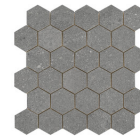

**BURLINGTON SECTION GREIGE
MATE 30x60**
G.73 | MATT | White body

**BURLINGTON SECTION PEARL MATE
30x60**
G.73 | MATT | White body

**BURLINGTON SECTION WHITE MATE
30x60**
G.73 | MATT | White body

30x30 / 12"x12"

BURLINGTON MOSAICO PEARL MATE
30X30
SP2037 | MATT |

BURLINGTON MOSAICO SAND MATE
30x30
SP2037 | MATT |

BURLINGTON HEXAGON GREIGE
MATE 30x30
SP2037 | MATT |

26x27 / 11"x11"

BURLINGTON HEXAGON SAND MATE
26X27
SP2051 | MATT |

BURLINGTON HEXAGON PEARL MATE
26X27
SP2051 | MATT |

BURLINGTON HEXAGON GREIGE
MATE 26X27
SP2051 | MATT |

Technical Step

Porcelain Tiles

RODAPIÉ 10X60
| 60X120 / 24"x48"

RODAPIÉ 7,5X60
| 60X60 / 24"x24"

RODAPIÉ 11X75
| 75X75 / 30"x30"