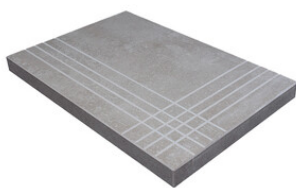

cifre
cerámica

Series **Brighton**

30x120 XS / 12"x48"

30x120 Xs / 12"x48"

BRIGHTON WHITE MATE 30X120 XS
G.75 | MATT | Neutral Body

BRIGHTON PEARL MATE 30X120 XS
G.75 | MATT | Neutral Body

BRIGHTON OAK MATE 30X120 XS
G.75 | MATT | Neutral Body

BRIGHTON CHERRY MATE 30X120 XS
G.75 | MATT | Neutral Body

Technical Step

Porcelain Tiles

**RODAPIÉ 10X60**
| 30X120 / 12"x48"**PELDAÑO ROMO 30X120**
| 30X120 / 12"x48"**PELDAÑO ANGULO ROMO 30X120**
| 30X120 / 12"x48"**PELDAÑO GRADONE RECTO 30X120**
| 30X120 / 12"x48"**PELDAÑO ANGULO GRADONE RECTO 30X120**
| 30X120 / 12"x48"