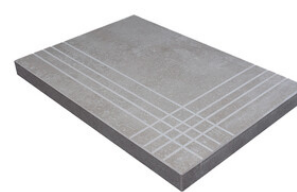

PELDAÑO ANGULO GRADONE RECTO 30X60
| 30X60 / 12"x24"