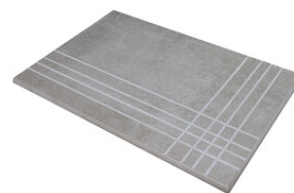

PELDAÑO ANGULO ROMO 30X60
| 30X60 / 12"x24"