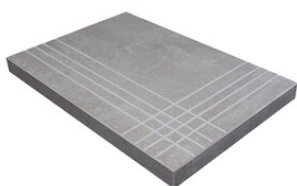

PELDAÑO ANGULO GRADONE RECTO 60X60
| 60X60 / 24"x24"