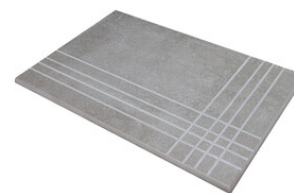

PELDAÑO ANGULO ROMO 30X60
| 30X60 / 12"x24"