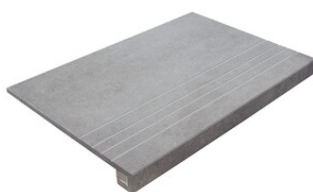

PELDAÑO GRADONE RECTO 30X60
| 30X60 / 12"x24"