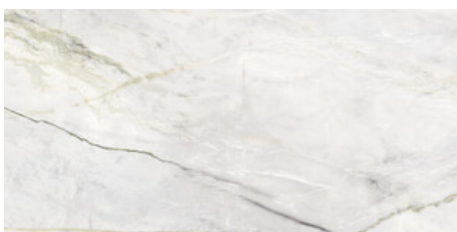

Series **Baltic**

120x280 RC / 48"x111"

120x120 RC / 48"x48"

60x120 RC / 24"x48"

120x280 Rc / 48"x111"

BALTIC GREEN PULIDO 120X280 RC
G.196 | Polished | Coloured body
Rectified.

120x120 Rc / 48"x48"

BALTIC GREEN PULIDO GRANILLA

120x120 RC

G.157 | Premium polished | Neutral Body
Rectified.

60x120 Rc / 24"x48"

BALTIC GREEN PULIDO GRANILLA

60x120 RC

G.155 | Premium polished | Neutral Body
Rectified.

30x30 / 12"x12"

BALTIC MOSAICO GREEN PULIDO
30x30
SP2037 | Polished |