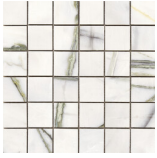

Series **Baltic**

120x280 RC / 48"x111"

120x120 RC / 48"x48"

60x120 RC / 24"x48"

120x280 Rc / 48"x111"

BALTIC GREEN PULIDO 120X280 RC
G.196 | Polished | Coloured body
Rectified.

120x120 Rc / 48"x48"

BALTIC GREEN PULIDO GRANILLA

120x120 RC

G.157 | Premium polished | Neutral Body
Rectified.

60x120 Rc / 24"x48"

BALTIC GREEN PULIDO GRANILLA

60x120 RC

G.155 | Premium polished | Neutral Body
Rectified.

30x30 / 12"x12"

BALTIC MOSAICO GREEN PULIDO
30x30
SP2037 | Polished |

Technical Step

Porcelain Tiles

RODAPIÉ 10X120 PULIDO
| 120X120 / 48"x48"

RODAPIÉ 10X60 PULIDO
| 60X120 / 24"x48"

Gallery