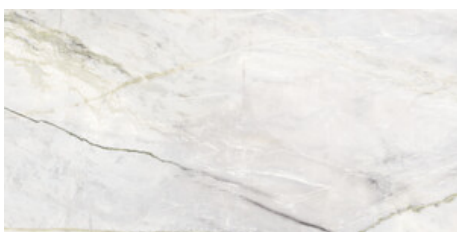

120x280 Rc / 48"x111"

BALTIC GREEN PULIDO 120X280 RC
G.196 | Polished | Coloured body
Rectified.

120x120 Rc / 48"x48"

BALTIC GREEN PULIDO GRANILLA

120x120 RC

G.157 | Premium polished | Neutral Body
Rectified.