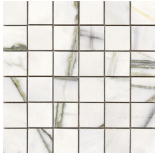

120x280 Rc / 48"x111"

BALTIC GREEN PULIDO 120X280 RC
G.196 | Polished | Coloured body
Rectified.

120x120 Rc / 48"x48"

BALTIC GREEN PULIDO GRANILLA

120x120 RC

G.157 | Premium polished | Neutral Body
Rectified.

60x120 Rc / 24"x48"

BALTIC GREEN PULIDO GRANILLA

60x120 RC

G.155 | Premium polished | Neutral Body
Rectified.

30x30 / 12"x12"

BALTIC MOSAICO GREEN PULIDO

30x30

SP2037 | Polished |

Technical Step

Porcelain Tiles

RODAPIÉ 10X120 PULIDO
| 120X120 / 48"x48"

RODAPIÉ 10X60 PULIDO
| 60X120 / 24"x48"

Gallery