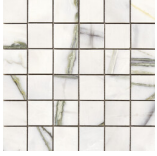

120x280 Rc / 48"x111"

BALTIC GREEN PULIDO 120X280 RC
G.196 | Polished | Coloured body
Rectified.

120x120 Rc / 48"x48"

BALTIC GREEN PULIDO GRANILLA

120x120 RC

G.157 | Premium polished | Neutral Body
Rectified.

60x120 Rc / 24"x48"

BALTIC GREEN PULIDO GRANILLA

60x120 RC

G.155 | Premium polished | Neutral Body
Rectified.

30x30 / 12"x12"

BALTIC MOSAICO GREEN PULIDO

30x30

SP2037 | Polished |

Technical Step

Porcelain Tiles

RODAPIÉ 10X120 PULIDO
| 120X120 / 48"x48"

RODAPIÉ 10X60 PULIDO
| 60X120 / 24"x48"

Gallery