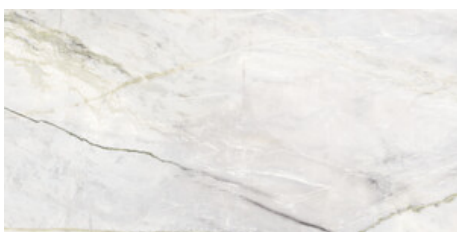

Series **Baltic**

120x280 RC / 48"x111"

120x120 RC / 48"x48"

60x120 RC / 24"x48"

120x280 Rc / 48"x111"

BALTIC GREEN PULIDO 120X280 RC
G.196 | Polished | Coloured body
Rectified.

120x120 Rc / 48"x48"

BALTIC GREEN PULIDO GRANILLA

120x120 RC

G.157 | Premium polished | Neutral Body
Rectified.

60x120 Rc / 24"x48"

BALTIC GREEN PULIDO GRANILLA

60x120 RC

G.155 | Premium polished | Neutral Body
Rectified.

30x30 / 12"x12"

BALTIC MOSAICO GREEN PULIDO