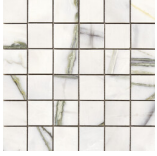

Series **Baltic**

120x280 RC / 48"x111"

120x120 RC / 48"x48"

60x120 RC / 24"x48"

120x280 Rc / 48"x111"

BALTIC GREEN PULIDO 120X280 RC
G.196 | Polished | Coloured body
Rectified.

120x120 Rc / 48"x48"

BALTIC GREEN PULIDO GRANILLA

120x120 RC

G.157 | Premium polished | Neutral Body
Rectified.

60x120 Rc / 24"x48"

BALTIC GREEN PULIDO GRANILLA

60x120 RC

G.155 | Premium polished | Neutral Body
Rectified.

30x30 / 12"x12"

BALTIC MOSAICO GREEN PULIDO

30x30

SP2037 | Polished |

Technical Step

Porcelain Tiles

RODAPIÉ 10X120 PULIDO
| 120X120 / 48"x48"

RODAPIÉ 10X60 PULIDO
| 60X120 / 24"x48"

Gallery