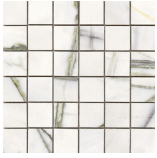

**120x280 Rc / 48"x111"**

**BALTIC GREEN PULIDO 120X280 RC**  
G.196 | Polished | Coloured body  
Rectified.

---

**120x120 Rc / 48"x48"**

---

**BALTIC GREEN PULIDO GRANILLA**

**120x120 RC**

G.157 | Premium polished | Neutral Body  
Rectified.

---

**60x120 Rc / 24"x48"**

---

**BALTIC GREEN PULIDO GRANILLA**

**60x120 RC**

G.155 | Premium polished | Neutral Body  
Rectified.

**30x30 / 12"x12"**

**BALTIC MOSAICO GREEN PULIDO**  
**30x30**  
SP2037 | Polished |

---

**Technical Step**

---

Porcelain Tiles

---

**RODAPIÉ 10X120 PULIDO**  
| 120X120 / 48"x48"

**RODAPIÉ 10X60 PULIDO**  
| 60X120 / 24"x48"

Gallery