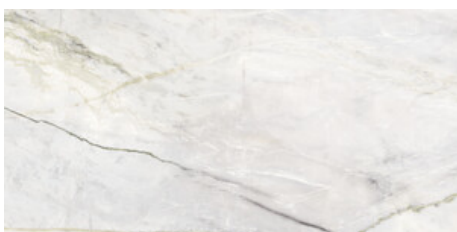

**120x280 Rc / 48"x111"**

**BALTIC GREEN PULIDO 120X280 RC**  
G.196 | Polished | Coloured body  
Rectified.

---

**120x120 Rc / 48"x48"**

---

**BALTIC GREEN PULIDO GRANILLA**

**120x120 RC**

G.157 | Premium polished | Neutral Body  
Rectified.