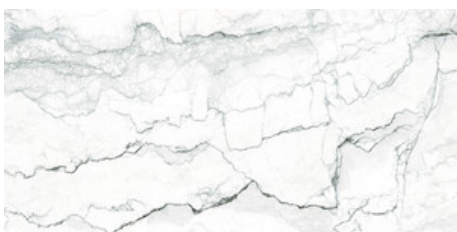

**BABYLON WHITE LAPADO MATE
120x120 SL RC**

G.205 | LAPADO MATE | Neutral Body
Rectified.

120x120 Rc / 48"x48"

BABYLON WHITE PULIDO 120x120

RC

G.192 | Polished | Neutral Body
Rectified.

60x120 SI Rc / 24"x48"