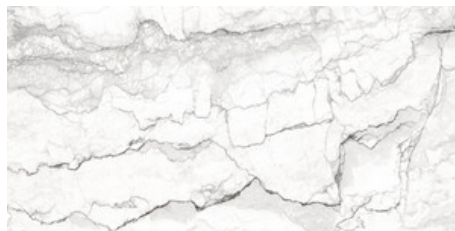

G.205 | LAPADO MATE | Neutral Body
Rectified.

120x120 Rc / 48"x48"

**BABYLON WHITE PULIDO 120x120
RC**
G.192 | Polished | Neutral Body
Rectified.

60x120 SI Rc / 24"x48"

**BABYLON WHITE MATE 60x120 SL
RC**
G.207 | MATT | Neutral Body
Rectified.