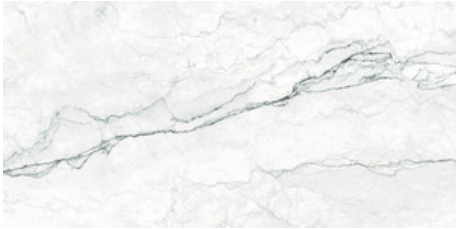

BABYLON WHITE MATE 60x120 SL

RC

G.207 | MATT | Neutral Body
Rectified.

BABYLON WHITE LAPADO MATE

60x120 SL RC

G.209 | LAPADO MATE | Neutral Body
Rectified.

60x120 Rc / 24"x48"

BABYLON WHITE PULIDO 60x120 RC
G.177 | Polished | Neutral Body
Rectified.