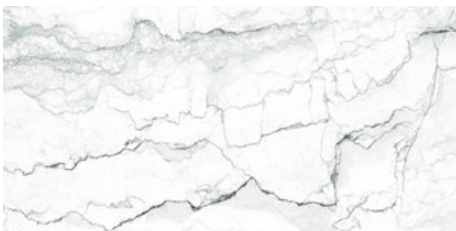

60x120 SI Rc / 24"x48"

**BABYLON WHITE MATE 60x120 SL
RC**
G.207 | MATT | Neutral Body
Rectified.