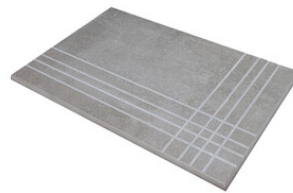

**BABYLON WHITE LAPADO MATE
60x120 SL RC**
G.209 | LAPADO MATE | Neutral Body
Rectified.

60x120 Rc / 24"x48"

BABYLON WHITE PULIDO 60x120 RC
G.177 | Polished | Neutral Body
Rectified.

Technical Step

Porcelain Tiles

RODAPIÉ 10X120 PULIDO
| 120X120 / 48"x48"

RODAPIÉ 10X60
| 60X120 / 24"x48"

RODAPIÉ 10X60 PULIDO
| 60X120 / 24"x48"

RODAPIÉ 10X120 PM
| 60X120 / 24"x48"

PELDAÑO ROMO 60X120
| 60X120 / 24"x48"

PELDAÑO ROMO 60X120 PM
| 60X120 / 24"x48"

PELDAÑO ANGULO ROMO 60X120 PM
| 60X120 / 24"x48"

PELDAÑO ANGULO ROMO 60X120
| 60X120 / 24"x48"

PELDAÑO GRADONE RECTO 60X120
| 60X120 / 24"x48"

PELDAÑO GRADONE RECTO 60X120 PM
| 60X120 / 24"x48"

PELDAÑO ANGULO GRADONE RECTO 60X120
| 60X120 / 24"x48"