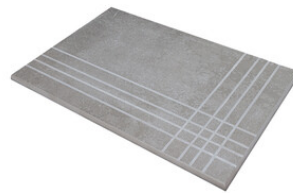

BABYLON WHITE MATE 60x120 SL

RC

G.207 | MATT | Neutral Body
Rectified.

BABYLON WHITE LAPADO MATE

60x120 SL RC

G.209 | LAPADO MATE | Neutral Body
Rectified.

60x120 Rc / 24"x48"

BABYLON WHITE PULIDO 60x120 RC
G.177 | Polished | Neutral Body
Rectified.

Technical Step

Porcelain Tiles

RODAPIÉ 10X120 PULIDO
| 120X120 / 48"x48"

RODAPIÉ 10X60
| 60X120 / 24"x48"

RODAPIÉ 10X60 PULIDO
| 60X120 / 24"x48"

RODAPIÉ 10X120 PM
| 60X120 / 24"x48"

PELDAÑO ROMO 60X120
| 60X120 / 24"x48"

PELDAÑO ROMO 60X120 PM
| 60X120 / 24"x48"

PELDAÑO ANGULO ROMO 60X120 PM
| 60X120 / 24"x48"

PELDAÑO ANGULO ROMO 60X120
| 60X120 / 24"x48"

PELDAÑO GRADONE RECTO 60X120
| 60X120 / 24"x48"

PELDAÑO GRADONE RECTO 60X120 PM
| 60X120 / 24"x48"