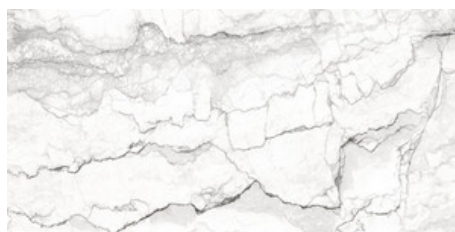

BABYLON WHITE LAPADO MATE

60x120 SL RC

G.209 | LAPADO MATE | Neutral Body
Rectified.