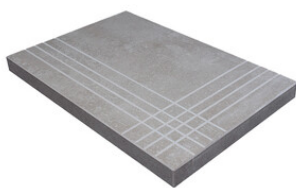

PELDAÑO ANGULO GRADONE RECTO 30X120
| 30X120 / 12"x48"