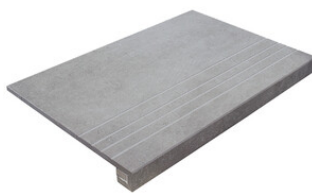

Series **Bianco Carrara**

60x120 RC / 24"x48"

60x60 XS RC / 24"x24"

60x60 SL RC / 24"x24"

60x120 Rc / 24"x48"

CARRARA PULIDO 60x120 RC
G.177 | Polished | Neutral Body
Rectified.

60x60 Xs Rc / 24"x24"

CARRARA BRILLO 60X60 XS RC
G.77 | GLOSSY | Neutral Body
Rectified.

Technical Step

Porcelain Tiles

RODAPIÉ 10X60 PULIDO
| 60X120 / 24"x48"

RODAPIÉ 7,5X60
| 60X60 / 24"x24"

PELDAÑO ROMO 60X60
| 60X60 / 24"x24"

PELDAÑO ANGULO ROMO 60X60
| 60X60 / 24"x24"

PELDAÑO GRADONE RECTO 60X60
| 60X60 / 24"x24"