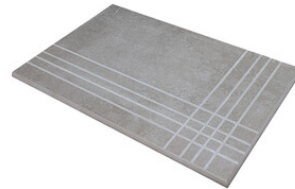

# Series **Bianco Carrara**

60x120 RC / 24"x48"

**60x120 Rc / 24"x48"**

---

**CARRARA PULIDO 60x120 RC**  
G.177 | Polished | Neutral Body  
Rectified.

**30x30 / 12"x12"**

---

**CARRARA MOSAICO PULIDO 30X30**  
SP2037 | Polished |

**26x27 / 11"x11"**

---

**HEXAGON PULIDO 26X27**  
SP2051 | Polished |

**Technical Step**

Porcelain Tiles

**RODAPIÉ 10X60 PULIDO**  
| 60X120 / 24"x48"

**RODAPIÉ 7,5X60**  
| 60X60 / 24"x24"

**PELDAÑO ROMO 60X60**  
| 60X60 / 24"x24"

**PELDAÑO ANGULO ROMO 60X60**  
| 60X60 / 24"x24"

**PELDAÑO GRADONE RECTO 60X60**  
| 60X60 / 24"x24"

**PELDAÑO ANGULO GRADONE RECTO 60X60**  
| 60X60 / 24"x24"

**Gallery**