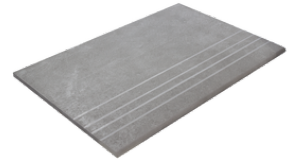

Technical Step

Porcelain Tiles

RODAPIÉ 10X60
| 20X120 / 8"x48"

RODAPIÉ 11X90
| 22.5X90 / 9"x36"

RODAPIÉ 8X75
| 25X150 / 10"x59"

PELDAÑO ROMO 20X120
| 20X120 / 8"x48"