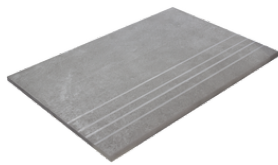

PELDAÑO ROMO 25X150
| 25X150 / 10"x59"