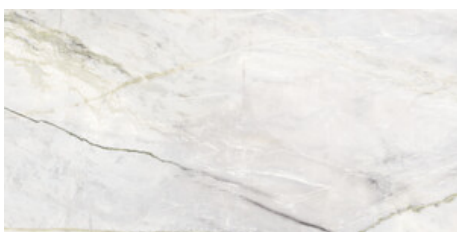

Series **Baltic**

120x280 RC / 48"x111"

120x120 RC / 48"x48"

60x120 RC / 24"x48"

120x280 Rc / 48"x111"

GREEN PULIDO 120X280 RC
G.196 | Polished | Coloured body
Rectified.

120x120 Rc / 48"x48"

GREEN PULIDO GRANILLA 120x120

RC

G.157 | Premium polished | Neutral Body
Rectified.

60x120 Rc / 24"x48"

GREEN PULIDO GRANILLA 60x120

RC

G.155 | Premium polished | Neutral Body
Rectified.

30x30 / 12"x12"

MOSAICO GREEN PULIDO 30x30
SP2037 | Polished |