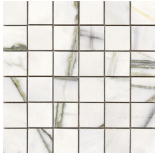

Series **Baltic**

120x280 RC / 48"x111"

120x120 RC / 48"x48"

60x120 RC / 24"x48"

120x280 Rc / 48"x111"

GREEN PULIDO 120X280 RC
G.196 | Polished | Coloured body
Rectified.

120x120 Rc / 48"x48"

GREEN PULIDO GRANILLA 120x120

RC

G.157 | Premium polished | Neutral Body
Rectified.

60x120 Rc / 24"x48"

GREEN PULIDO GRANILLA 60x120

RC

G.155 | Premium polished | Neutral Body
Rectified.

30x30 / 12"x12"

MOSAICO GREEN PULIDO 30x30
SP2037 | Polished |

Technical Step

Porcelain Tiles

RODAPIÉ 10X120 PULIDO
| 120X120 / 48"x48"

RODAPIÉ 10X60 PULIDO
| 60X120 / 24"x48"

Gallery