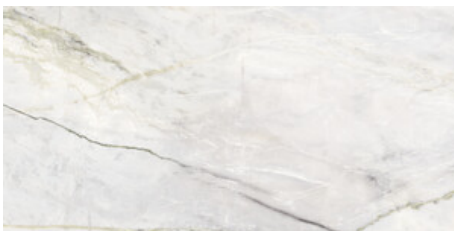

**120x280 Rc / 48"x111"**

**GREEN PULIDO 120X280 RC**  
G.196 | Polished | Coloured body  
Rectified.

---

**120x120 Rc / 48"x48"**

---

**GREEN PULIDO GRANILLA 120x120**

**RC**

G.157 | Premium polished | Neutral Body  
Rectified.