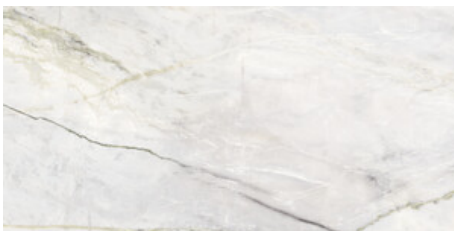

120x280 Rc / 48"x111"

GREEN PULIDO 120X280 RC
G.196 | Polished | Coloured body
Rectified.

120x120 Rc / 48"x48"

GREEN PULIDO GRANILLA 120x120

RC

G.157 | Premium polished | Neutral Body
Rectified.

60x120 Rc / 24"x48"