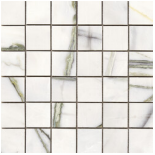

120x280 Rc / 48"x111"

GREEN PULIDO 120X280 RC
G.196 | Polished | Coloured body
Rectified.

120x120 Rc / 48"x48"

GREEN PULIDO GRANILLA 120x120

RC

G.157 | Premium polished | Neutral Body
Rectified.

60x120 Rc / 24"x48"

GREEN PULIDO GRANILLA 60x120

RC

G.155 | Premium polished | Neutral Body
Rectified.

30x30 / 12"x12"

MOSAICO GREEN PULIDO 30x30
SP2041 | Polished |

Technical Step

Porcelain Tiles

RODAPIÉ 10X120 PULIDO
| 120X120 / 48"x48"