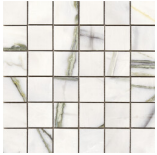

**120x280 Rc / 48"x111"**

**GREEN PULIDO 120X280 RC**  
G.196 | Polished | Coloured body  
Rectified.

---

**120x120 Rc / 48"x48"**

---

**GREEN PULIDO GRANILLA 120x120**

**RC**

G.157 | Premium polished | Neutral Body  
Rectified.

---

**60x120 Rc / 24"x48"**

---

**GREEN PULIDO GRANILLA 60x120**

**RC**

G.155 | Premium polished | Neutral Body  
Rectified.

**30x30 / 12"x12"**

---

**MOSAICO GREEN PULIDO 30x30**  
SP2037 | Polished |

---

**Technical Step**

---

Porcelain Tiles

---

**RODAPIÉ 10X120 PULIDO**  
| 120X120 / 48"x48"

**RODAPIÉ 10X60 PULIDO**  
| 60X120 / 24"x48"