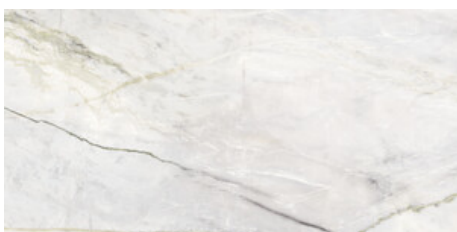

120x280 Rc / 48"x111"

GREEN PULIDO 120X280 RC
G.196 | Polished | Coloured body
Rectified.

120x120 Rc / 48"x48"

GREEN PULIDO GRANILLA 120x120

RC

G.157 | Premium polished | Neutral Body
Rectified.

60x120 Rc / 24"x48"