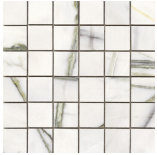

120x280 Rc / 48"x111"

GREEN PULIDO 120X280 RC
G.196 | Polished | Coloured body
Rectified.

120x120 Rc / 48"x48"

GREEN PULIDO GRANILLA 120x120

RC

G.157 | Premium polished | Neutral Body
Rectified.

60x120 Rc / 24"x48"

GREEN PULIDO GRANILLA 60x120

RC

G.155 | Premium polished | Neutral Body
Rectified.

30x30 / 12"x12"

MOSAICO GREEN PULIDO 30x30
SP2037 | Polished |

Technical Step

Porcelain Tiles

RODAPIÉ 10X120 PULIDO
| 120X120 / 48"x48"