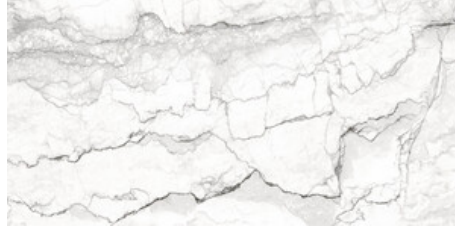

WHITE LAPADO MATE 120x120 SL RC
G.205 | LAPADO MATE | Neutral Body
Rectified.

60x120 Rc / 24"x48"

WHITE PULIDO 60x120 RC
G.177 | Polished | Neutral Body
Rectified.

60x120 SI Rc / 24"x48"

WHITE MATE 60x120 SL RC
G.207 | MATT | Neutral Body
Rectified.