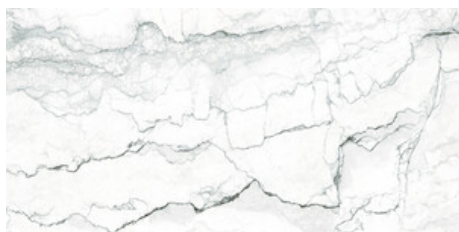

60x120 SI Rc / 24"x48"

WHITE MATE 60x120 SL RC
G.207 | MATT | Neutral Body
Rectified.