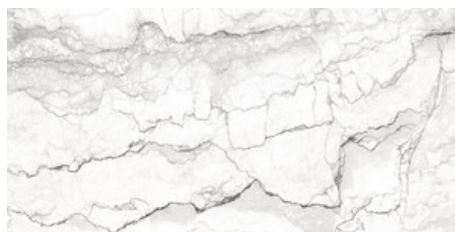

120x120 Rc / 48"x48"

WHITE PULIDO 120x120 RC
G.192 | Polished | Neutral Body
Rectified.

60x120 SI Rc / 24"x48"

WHITE MATE 60x120 SL RC
G.207 | MATT | Neutral Body
Rectified.

**WHITE LAPADO MATE 60x120 SL
RC**
G.209 | LAPADO MATE | Neutral Body
Rectified.