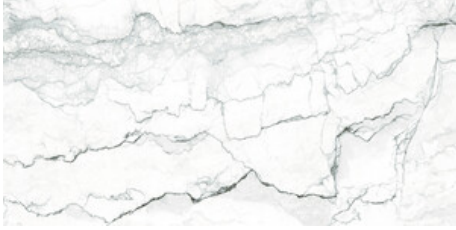

60x120 SI Rc / 24"x48"

WHITE MATE 60x120 SL RC
G.207 | MATT | Neutral Body
Rectified.