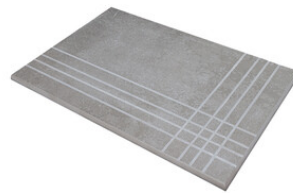

PELDAÑO ANGULO ROMO 60X120 PM
| 60X120 / 24"x48"