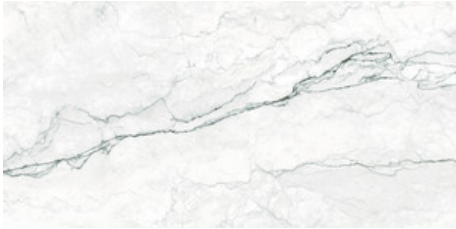

60x120 Rc / 24"x48"

WHITE PULIDO 60x120 RC
G.177 | Polished | Neutral Body
Rectified.