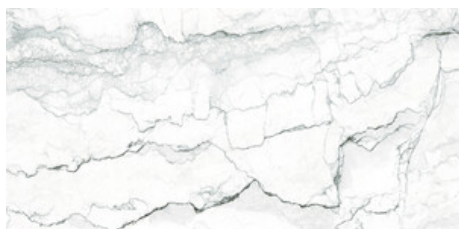

60x120 SI Rc / 24"x48"

WHITE MATE 60x120 SL RC
G.207 | MATT | Neutral Body
Rectified.