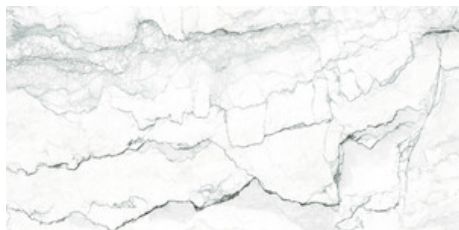

60x120 SI Rc / 24"x48"

WHITE MATE 60x120 SL RC
G.207 | MATT | Neutral Body
Rectified.