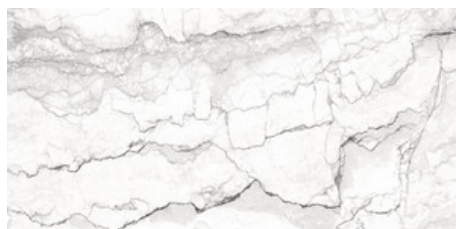

120x120 Rc / 48"x48"

WHITE PULIDO 120x120 RC
G.192 | Polished | Neutral Body
Rectified.

60x120 SI Rc / 24"x48"

WHITE MATE 60x120 SL RC
G.207 | MATT | Neutral Body
Rectified.

**WHITE LAPADO MATE 60x120 SL
RC**
G.209 | LAPADO MATE | Neutral Body
Rectified.