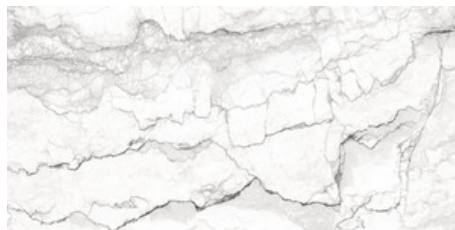

120x120 Rc / 48"x48"

WHITE PULIDO 120x120 RC
G.192 | Polished | Neutral Body
Rectified.

60x120 SI Rc / 24"x48"

WHITE MATE 60x120 SL RC
G.207 | MATT | Neutral Body
Rectified.

**WHITE LAPADO MATE 60x120 SL
RC**
G.209 | LAPADO MATE | Neutral Body
Rectified.