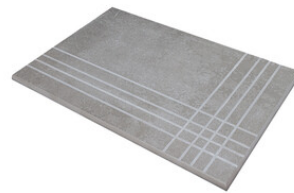

PELDAÑO ANGULO ROMO 60X120 PM
| 60X120 / 24"x48"