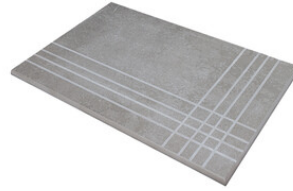

Series **Awan**

30x120 XS / 12"x48"

30x120 Xs / 12"x48"

AWAN MAPLE MATE 30X120 XS
G.75 | MATT | Neutral Body

AWAN OAK MATE 30X120 XS
G.75 | MATT | Neutral Body

AWAN WALNUT MATE 30X120 XS
G.75 | MATT | Neutral Body

AWAN ELM MATE 30X120 XS
G.75 | MATT | Neutral Body

Technical Step

Porcelain Tiles

RODAPIÉ 10X60
| 30X120 / 12"x48"

PELDAÑO ROMO 30X120
| 30X120 / 12"x48"

PELDAÑO ANGULO ROMO 30X120
| 30X120 / 12"x48"

PELDAÑO GRADONE RECTO 30X120
| 30X120 / 12"x48"

PELDAÑO ANGULO GRADONE RECTO 30X120
| 30X120 / 12"x48"

Gallery