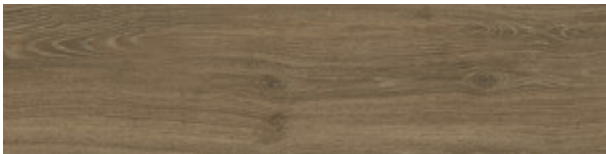

Series **Awan**

30x120 XS / 12"x48"

30x120 Xs / 12"x48"

AWAN MAPLE MATE 30X120 XS
G.75 | MATT | Neutral Body

AWAN OAK MATE 30X120 XS
G.75 | MATT | Neutral Body

AWAN WALNUT MATE 30X120 XS
G.75 | MATT | Neutral Body