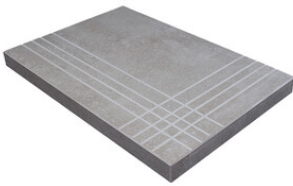

Series **Awan**

30x120 XS / 12"x48"

30x120 Xs / 12"x48"

AWAN MAPLE MATE 30X120 XS
G.75 | MATT | Neutral Body

AWAN OAK MATE 30X120 XS
G.75 | MATT | Neutral Body

AWAN WALNUT MATE 30X120 XS
G.75 | MATT | Neutral Body

AWAN ELM MATE 30X120 XS
G.75 | MATT | Neutral Body

Technical Step

Porcelain Tiles

RODAPIÉ 10X60
| 30X120 / 12"x48"

PELDAÑO ROMO 30X120
| 30X120 / 12"x48"

PELDAÑO ANGULO ROMO 30X120
| 30X120 / 12"x48"

PELDAÑO GRADONE RECTO 30X120
| 30X120 / 12"x48"

PELDAÑO ANGULO GRADONE RECTO 30X120
| 30X120 / 12"x48"

Gallery