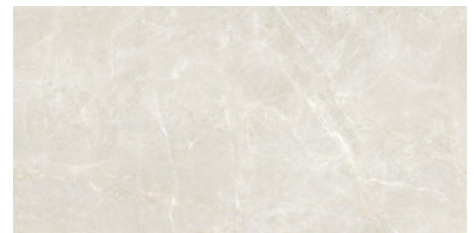

ATHEA CREAM PULIDO 60x120 SL RC
G.177 | Polished | Neutral Body
Rectified.