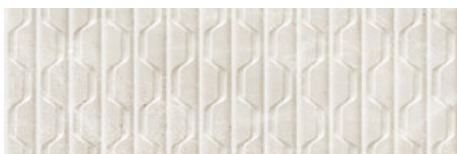

30x90 Rc / 12"x36"

**ATHEA CREAM MATE 30x90 RC**  
G.104 | MATT | White body Rectified.

**ATHEA WHITE MATE 30x90 RC**  
G.104 | MATT | White body Rectified.

**ATHEA PEARL MATE 30x90 RC**  
G.104 | MATT | White body Rectified.

**ATHEA CREAM BRILLO 30x90 RC**  
G.104 | GLOSSY | White body Rectified.

**ATHEA WHITE BRILLO 30x90 RC**  
G.104 | GLOSSY | White body Rectified.

**ATHEA PEARL BRILLO 30x90 RC**  
G.104 | GLOSSY | White body Rectified.