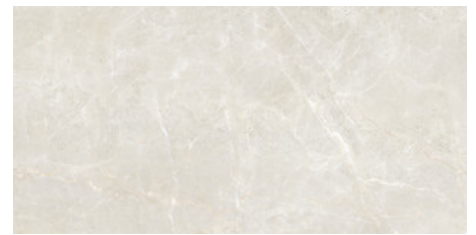

ATHEA CREAM MATE 60x120 SL RC
G.1093 | MATT | Neutral Body
Rectified.