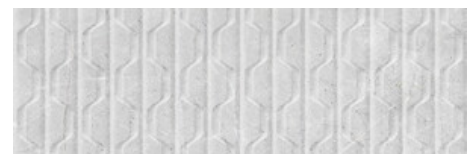

**ATHEA CREAM BRILLO 30x90 RC**  
G.104 | GLOSSY | White body Rectified.

**ATHEA WHITE BRILLO 30x90 RC**  
G.104 | GLOSSY | White body Rectified.

**ATHEA PEARL BRILLO 30x90 RC**  
G.104 | GLOSSY | White body Rectified.

**ATHEA ZIMA CREAM MATE 30x90 RC**  
G.112 | MATT | White body Rectified.

**ATHEA ZIMA WHITE MATE 30x90 RC**  
G.112 | MATT | White body Rectified.

**ATHEA ZIMA PEARL MATE 30x90 RC**  
G.112 | MATT | White body Rectified.