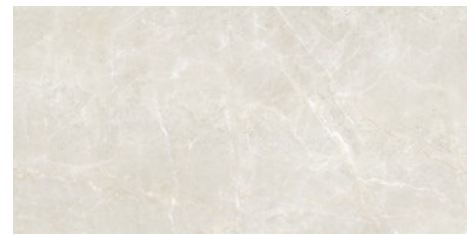

**ATHEA CREAM PULIDO 60x120 SL
RC**
G.177 | Polished | Neutral Body
Rectified.