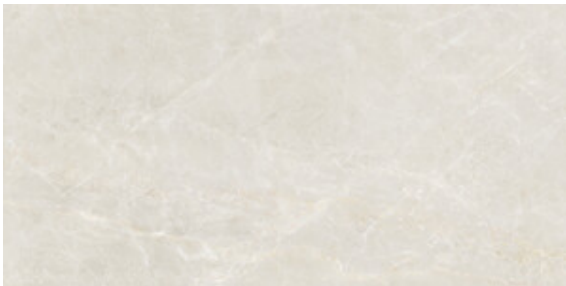

ATHEA CREAM MATE 120x120 RC
G.201 | MATT | Neutral Body
Rectified.

75x150 Rc / 30"x59"

ATHEA WHITE PULIDO 75x150 RC
G.200 | Polished | Neutral Body
Rectified.

ATHEA PEARL PULIDO 75x150 RC
G.200 | Polished | Neutral Body
Rectified.