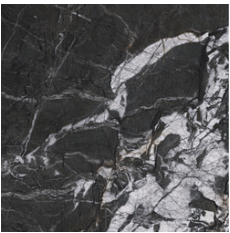

60x120 SI Rc / 24"x48"

ARVORA BLACK MATE 60x120 SL RC
G.90 | MATT | Coloured body
Rectified.

60x60 SI Rc / 24"x24"

ARVORA BLACK MATE 60x60 SL RC
G.81 | MATT | Coloured body
Rectified.

Technical Step

Porcelain Tiles