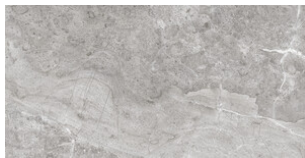

Series **Arienne**

60x60 SL / 24"x24"

30x60 / 12"x24"

60x60 SI / 24"x24"

ARIANNE ALMOND MATE 60x60 SL
G.66 | MATT | Neutral Body

ARIANNE PEARL MATE 60x60 SL
G.66 | MATT | Neutral Body

30x60 / 12"x24"

ARIANNE ALMOND MATE 30x60
G.74 | MATT | White body

ARIANNE PEARL MATE 30x60
G.74 | MATT | White body

**ARIANNE SILICA ALMOND MATE
30x60**
G.73 | MATT | White body

**ARIANNE SILICA PEARL MATE
30x60**
G.73 | MATT | White body

Technical Step

Porcelain Tiles

RODAPIÉ 7,5X60
| 60X60 / 24"x24"