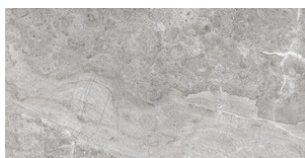

ARIANNE ALMOND MATE 60X60 SL
G.66 | MATT | Neutral Body

ARIANNE PEARL MATE 60X60 SL
G.66 | MATT | Neutral Body

30x60 / 12"x24"

ARIANNE ALMOND MATE 30x60
G.74 | MATT | White body

ARIANNE PEARL MATE 30x60
G.74 | MATT | White body

**ARIANNE SILICA ALMOND MATE
30x60**
G.73 | MATT | White body

ARIANNE SILICA PEARL MATE

30x60

G.73 | MATT | White body

Technical Step

Porcelain Tiles

RODAPIÉ 7,5X60
| 60X60 / 24"x24"

PELDAÑO ROMO 60X60
| 60X60 / 24"x24"