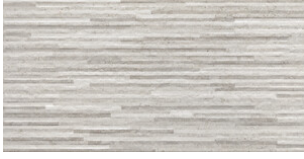

ARIANNE SILICA PEARL MATE

30x60

G.73 | MATT | White body