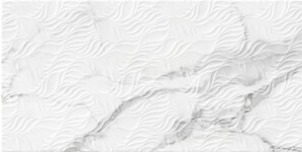

ANIMA LEAVES WHITE BRILLO
30x60
G.73 | GLOSSY | White body