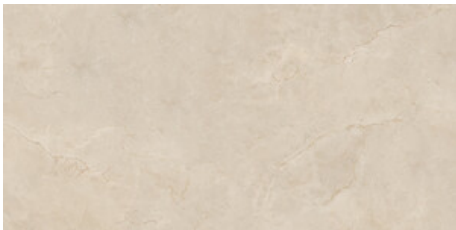

Series **Amazon**

120x120 RC / 48"x48"

60x120 RC / 24"x48"

60x60 RC / 24"x24"

120x120 Rc / 48"x48"

AMAZON CREAM PULIDO 120x120 RC
G.192 | Polished | Neutral Body
Rectified.

60x120 Rc / 24"x48"

AMAZON CREAM PULIDO 60x120 RC
G.177 | Polished | Neutral Body
Rectified.

AMAZON CREAM MATE 60x120 RC
G.1093 | MATT | Neutral Body
Rectified.

60x60 Rc / 24"x24"

AMAZON CREAM PULIDO 60x60 RC
G.171 | Polished | Neutral Body
Rectified.

AMAZON CREAM MATE 60x60 RC
G.1077 | MATT | Neutral Body
Rectified.