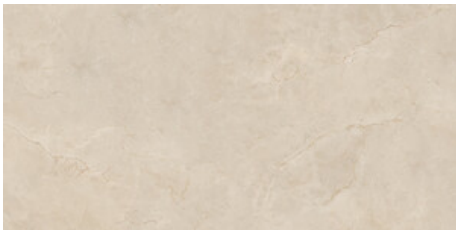

Series Amazon

120x120 RC / 48"x48"

60x120 RC / 24"x48"

60x60 RC / 24"x24"

120x120 Rc / 48"x48"

AMAZON CREAM PULIDO 120x120 RC
G.192 | Polished | Neutral Body
Rectified.

60x120 Rc / 24"x48"

AMAZON CREAM PULIDO 60x120 RC
G.177 | Polished | Neutral Body
Rectified.

AMAZON CREAM MATE 60x120 RC
G.1093 | MATT | Neutral Body
Rectified.

60x60 Rc / 24"x24"

AMAZON CREAM PULIDO 60x60 RC
G.171 | Polished | Neutral Body
Rectified.

AMAZON CREAM MATE 60x60 RC
G.1077 | MATT | Neutral Body
Rectified.