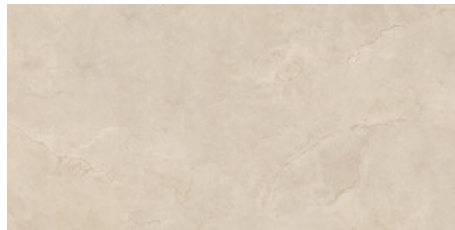

Series **Amazon**

120x120 RC / 48"x48"

60x120 RC / 24"x48"

60x60 RC / 24"x24"

120x120 Rc / 48"x48"

AMAZON CREAM PULIDO 120x120 RC
G.192 | Polished | Neutral Body
Rectified.

60x120 Rc / 24"x48"

AMAZON CREAM PULIDO 60x120 RC
G.177 | Polished | Neutral Body
Rectified.

AMAZON CREAM MATE 60x120 RC
G.1093 | MATT | Neutral Body
Rectified.

60x60 Rc / 24"x24"

AMAZON CREAM PULIDO 60x60 RC
G.171 | Polished | Neutral Body
Rectified.

AMAZON CREAM MATE 60x60 RC
G.1077 | MATT | Neutral Body
Rectified.