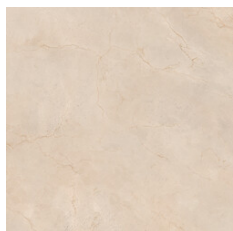

Series **Amazon**

120x120 RC / 48"x48"

60x120 RC / 24"x48"

60x60 RC / 24"x24"

120x120 Rc / 48"x48"

AMAZON CREAM PULIDO 120x120 RC
G.192 | Polished | Neutral Body
Rectified.

60x120 Rc / 24"x48"

AMAZON CREAM PULIDO 60x120 RC
G.177 | Polished | Neutral Body
Rectified.

AMAZON CREAM MATE 60x120 RC
G.1093 | MATT | Neutral Body
Rectified.

60x60 Rc / 24"x24"

AMAZON CREAM PULIDO 60x60 RC
G.171 | Polished | Neutral Body
Rectified.

AMAZON CREAM MATE 60x60 RC
G.1077 | MATT | Neutral Body
Rectified.

32,5x22,5 /

AMAZON HEXAGON AMPLE PULIDO
32,5x22,5
SP2046 | Polished |

30x30 / 12"x12"

AMAZON MOSAICO CREAM PULIDO
30x30
SP2037 | Polished |

AMAZON MOSAICO CREAM MATE
30x30
SP2037 | MATT |

26x27 / 11"x11"

AMAZON HEXAGON CREAM PULIDO
26X27
SP2051 | Polished |