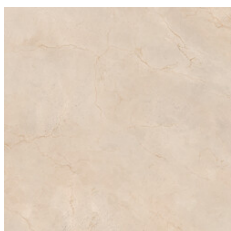

Series **Amazon**

120x120 RC / 48"x48"

60x120 RC / 24"x48"

60x60 RC / 24"x24"

120x120 Rc / 48"x48"

AMAZON CREAM PULIDO 120x120 RC
G.192 | Polished | Neutral Body
Rectified.

60x120 Rc / 24"x48"

AMAZON CREAM PULIDO 60x120 RC
G.177 | Polished | Neutral Body
Rectified.

60x60 Rc / 24"x24"

AMAZON CREAM PULIDO 60x60 RC
G.171 | Polished | Neutral Body
Rectified.

32,5x22,5 /

AMAZON HEXAGON AMPLE PULIDO
32,5x22,5
SP2046 | Polished |

30x30 / 12"x12"

AMAZON MOSAICO CREAM PULIDO
30x30
SP2037 | Polished |