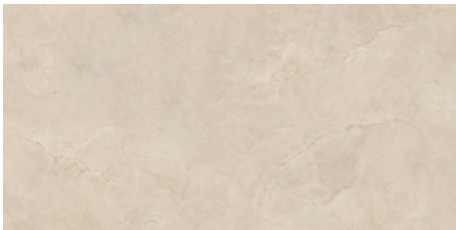

Series **Amazon**

120x120 RC / 48"x48"

60x120 RC / 24"x48"

60x60 RC / 24"x24"

120x120 Rc / 48"x48"

AMAZON CREAM PULIDO 120x120 RC
G.192 | Polished | Neutral Body
Rectified.

60x120 Rc / 24"x48"

AMAZON CREAM PULIDO 60x120 RC
G.177 | Polished | Neutral Body
Rectified.