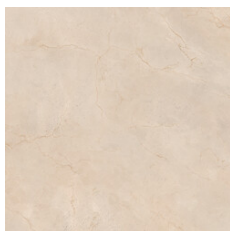

Series **Amazon**

120x120 RC / 48"x48"

60x120 RC / 24"x48"

60x60 RC / 24"x24"

120x120 Rc / 48"x48"

AMAZON CREAM PULIDO 120x120 RC
G.192 | Polished | Neutral Body
Rectified.

60x120 Rc / 24"x48"

AMAZON CREAM PULIDO 60x120 RC
G.177 | Polished | Neutral Body
Rectified.

AMAZON CREAM MATE 60x120 RC
G.1093 | MATT | Neutral Body
Rectified.

60x60 Rc / 24"x24"

AMAZON CREAM PULIDO 60x60 RC
G.171 | Polished | Neutral Body
Rectified.

AMAZON CREAM MATE 60x60 RC
G.1077 | MATT | Neutral Body
Rectified.

32,5x22,5 /

AMAZON HEXAGON AMPLE PULIDO
32,5x22,5
SP2046 | Polished |

30x30 / 12"x12"

AMAZON MOSAICO CREAM PULIDO
30x30
SP2037 | Polished |

AMAZON MOSAICO CREAM MATE
30x30
SP2037 | MATT |

26x27 / 11"x11"

AMAZON HEXAGON CREAM PULIDO
26X27
SP2051 | Polished |