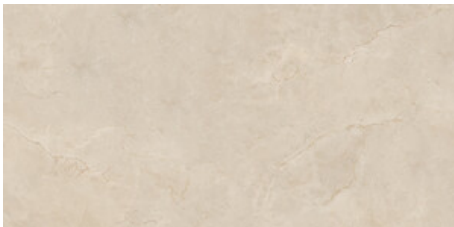

Series **Amazon**

120x120 RC / 48"x48"

60x120 RC / 24"x48"

60x60 RC / 24"x24"

120x120 Rc / 48"x48"

AMAZON CREAM PULIDO 120x120 RC
G.192 | Polished | Neutral Body
Rectified.

60x120 Rc / 24"x48"

AMAZON CREAM PULIDO 60x120 RC
G.177 | Polished | Neutral Body
Rectified.