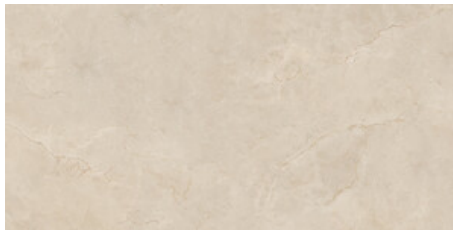

Series Amazon

120x120 RC / 48"x48"

60x120 RC / 24"x48"

60x60 RC / 24"x24"

120x120 Rc / 48"x48"

AMAZON CREAM PULIDO 120x120 RC
G.192 | Polished | Neutral Body
Rectified.

60x120 Rc / 24"x48"

AMAZON CREAM PULIDO 60x120 RC
G.177 | Polished | Neutral Body
Rectified.

AMAZON CREAM MATE 60x120 RC
G.1093 | MATT | Neutral Body
Rectified.

60x60 Rc / 24"x24"

AMAZON CREAM PULIDO 60x60 RC
G.171 | Polished | Neutral Body
Rectified.

AMAZON CREAM MATE 60x60 RC
G.1077 | MATT | Neutral Body
Rectified.