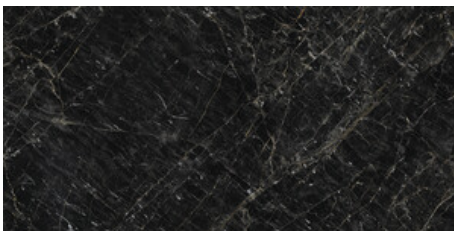

60x120 Rc / 24"x48"

ABSOLUTE BLACK PULIDO
GRANILLA 60x120 RC
G.155 | Premium polished | Neutral Body
Rectified.