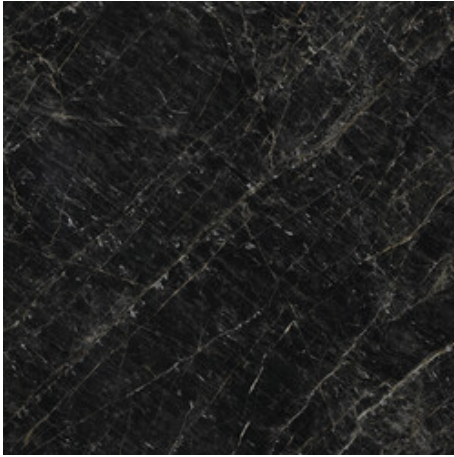

120x280 Rc / 48"x111"

ABSOLUTE BLACK PULIDO 120X280

RC

G.196 | Polished | Coloured body
Rectified.

120x120 Rc / 48"x48"

ABSOLUTE BLACK PULIDO
GRANILLA 120x120 RC
G.157 | Premium polished | Neutral Body
Rectified.