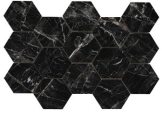

120x280 Rc / 48"x111"

ABSOLUTE BLACK PULIDO 120X280

RC

G.196 | Polished | Coloured body
Rectified.

120x120 Rc / 48"x48"

ABSOLUTE BLACK PULIDO
GRANILLA 120x120 RC
G.157 | Premium polished | Neutral Body
Rectified.

60x120 Rc / 24"x48"

ABSOLUTE BLACK PULIDO
GRANILLA 60x120 RC
G.155 | Premium polished | Neutral Body
Rectified.

32,5x22,5 /

**ABSOLUTE HEXAGON AMPLE BLACK
PULIDO 32,5X22,5**
SP2046 | Polished |

30x30 / 12"x12"

**ABSOLUTE MOSAICO BLACK PULIDO
30x30**
SP2037 | Polished |

26x27 / 11"x11"

**ABSOLUTE HEXAGON BLACK PULIDO
26X27**
SP2054 | Polished |

Technical Step

Porcelain Tiles

RODAPIÉ 10X120 PULIDO
| 120X120 / 48"x48"