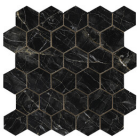

120x280 Rc / 48"x111"

ABSOLUTE BLACK PULIDO 120X280

RC

G.196 | Polished | Coloured body
Rectified.

120x120 Rc / 48"x48"

ABSOLUTE BLACK PULIDO
GRANILLA 120x120 RC
G.157 | Premium polished | Neutral Body
Rectified.

60x120 Rc / 24"x48"

ABSOLUTE BLACK PULIDO
GRANILLA 60x120 RC
G.155 | Premium polished | Neutral Body
Rectified.

32,5x22,5 /

**ABSOLUTE HEXAGON AMPLE BLACK
PULIDO 32,5X22,5**
SP2046 | Polished |

30x30 / 12"x12"

**ABSOLUTE MOSAICO BLACK PULIDO
30x30**
SP2041 | Polished |

26x27 / 11"x11"

**ABSOLUTE HEXAGON BLACK PULIDO
26X27**
SP2054 | Polished |

Technical Step

Porcelain Tiles

RODAPIÉ 10X120 PULIDO
| 120X120 / 48"x48"