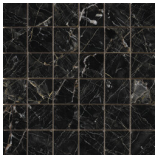

120x280 Rc / 48"x111"

ABSOLUTE BLACK PULIDO 120X280

RC

G.196 | Polished | Coloured body
Rectified.

120x120 Rc / 48"x48"

ABSOLUTE BLACK PULIDO
GRANILLA 120x120 RC
G.157 | Premium polished | Neutral Body
Rectified.

60x120 Rc / 24"x48"

ABSOLUTE BLACK PULIDO
GRANILLA 60x120 RC
G.155 | Premium polished | Neutral Body
Rectified.

32,5x22,5 /

**ABSOLUTE HEXAGON AMPLE BLACK
PULIDO 32,5x22,5**
SP2046 | Polished |

30x30 / 12"x12"

**ABSOLUTE MOSAICO BLACK PULIDO
30x30**
SP2041 | Polished |

26x27 / 11"x11"

**ABSOLUTE HEXAGON BLACK PULIDO
26x27**
SP2054 | Polished |

Technical Step

Porcelain Tiles

RODAPIÉ 10X120 PULIDO
| 120X120 / 48"x48"