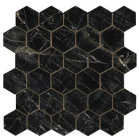

**30x30 / 12"x12"**

---

**ABSOLUTE MOSAICO BLACK PULIDO  
30x30**  
SP2037 | Polished |

**26x27 / 11"x11"**

---

**ABSOLUTE HEXAGON BLACK PULIDO  
26x27**  
SP2054 | Polished |

---

**Technical Step**

---

Porcelain Tiles

---

**RODAPIÉ 10X120 PULIDO**  
| 120X120 / 48"x48"

**RODAPIÉ 10X60 PULIDO**  
| 60X120 / 24"x48"

Gallery