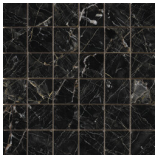

120x280 Rc / 48"x111"

ABSOLUTE BLACK PULIDO 120X280

RC

G.196 | Polished | Coloured body
Rectified.

120x120 Rc / 48"x48"

ABSOLUTE BLACK PULIDO
GRANILLA 120x120 RC
G.157 | Premium polished | Neutral Body
Rectified.

60x120 Rc / 24"x48"

ABSOLUTE BLACK PULIDO
GRANILLA 60x120 RC
G.155 | Premium polished | Neutral Body
Rectified.

32,5x22,5 /

**ABSOLUTE HEXAGON AMPLE BLACK
PULIDO 32,5X22,5**
SP2046 | Polished |

30x30 / 12"x12"

**ABSOLUTE MOSAICO BLACK PULIDO
30x30**
SP2037 | Polished |

26x27 / 11"x11"

**ABSOLUTE HEXAGON BLACK PULIDO
26X27**
SP2054 | Polished |

Technical Step

Porcelain Tiles

RODAPIÉ 10X120 PULIDO
| 120X120 / 48"x48"