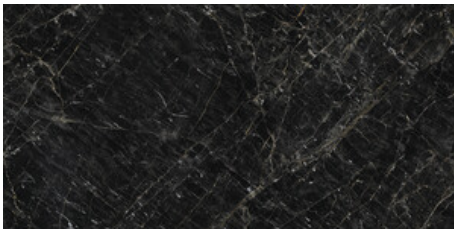

60x120 Rc / 24"x48"

ABSOLUTE BLACK PULIDO
GRANILLA 60x120 RC
G.155 | Premium polished | Neutral Body
Rectified.