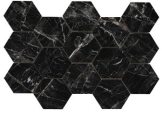

120x280 Rc / 48"x111"

ABSOLUTE BLACK PULIDO 120X280

RC

G.196 | Polished | Coloured body
Rectified.

120x120 Rc / 48"x48"

ABSOLUTE BLACK PULIDO
GRANILLA 120x120 RC
G.157 | Premium polished | Neutral Body
Rectified.

60x120 Rc / 24"x48"

ABSOLUTE BLACK PULIDO
GRANILLA 60x120 RC
G.155 | Premium polished | Neutral Body
Rectified.

32,5x22,5 /

**ABSOLUTE HEXAGON AMPLE BLACK
PULIDO 32,5x22,5**
SP2046 | Polished |

30x30 / 12"x12"

**ABSOLUTE MOSAICO BLACK PULIDO
30x30**
SP2041 | Polished |

26x27 / 11"x11"

**ABSOLUTE HEXAGON BLACK PULIDO
26x27**
SP2054 | Polished |

Technical Step

Porcelain Tiles

RODAPIÉ 10X120 PULIDO
| 120X120 / 48"x48"