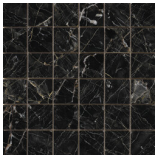

**120x280 Rc / 48"x111"**

**ABSOLUTE BLACK PULIDO 120X280**

**RC**

G.196 | Polished | Coloured body  
Rectified.

---

**120x120 Rc / 48"x48"**

---

**ABSOLUTE BLACK PULIDO**  
**GRANILLA 120x120 RC**  
G.157 | Premium polished | Neutral Body  
Rectified.

---

**60x120 Rc / 24"x48"**

---

**ABSOLUTE BLACK PULIDO**  
**GRANILLA 60x120 RC**  
G.155 | Premium polished | Neutral Body  
Rectified.

**32,5x22,5 /**

---

**ABSOLUTE HEXAGON AMPLE BLACK  
PULIDO 32,5x22,5**  
SP2046 | Polished |

**30x30 / 12"x12"**

---

**ABSOLUTE MOSAICO BLACK PULIDO  
30x30**  
SP2037 | Polished |

**26x27 / 11"x11"**

---

**ABSOLUTE HEXAGON BLACK PULIDO  
26x27**  
SP2054 | Polished |

---

**Technical Step**