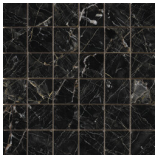

120x280 Rc / 48"x111"

ABSOLUTE BLACK PULIDO 120X280

RC

G.196 | Polished | Coloured body
Rectified.

120x120 Rc / 48"x48"

ABSOLUTE BLACK PULIDO
GRANILLA 120x120 RC
G.157 | Premium polished | Neutral Body
Rectified.

60x120 Rc / 24"x48"

ABSOLUTE BLACK PULIDO
GRANILLA 60x120 RC
G.155 | Premium polished | Neutral Body
Rectified.

32,5x22,5 /

**ABSOLUTE HEXAGON AMPLE BLACK
PULIDO 32,5x22,5**
SP2046 | Polished |

30x30 / 12"x12"

**ABSOLUTE MOSAICO BLACK PULIDO
30x30**
SP2037 | Polished |

26x27 / 11"x11"

**ABSOLUTE HEXAGON BLACK PULIDO
26x27**
SP2054 | Polished |

Technical Step

Porcelain Tiles

RODAPIÉ 10X120 PULIDO
| 120X120 / 48"x48"