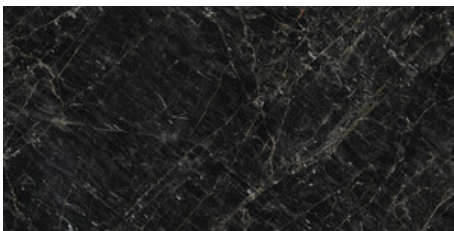

**120x280 Rc / 48"x111"**

**ABSOLUTE BLACK PULIDO 120X280**

**RC**

G.196 | Polished | Coloured body  
Rectified.

---

**120x120 Rc / 48"x48"**

---

**ABSOLUTE BLACK PULIDO**  
**GRANILLA 120x120 RC**  
G.157 | Premium polished | Neutral Body  
Rectified.