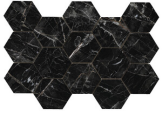

**120x280 Rc / 48"x111"**

**ABSOLUTE BLACK PULIDO 120X280**

**RC**

G.196 | Polished | Coloured body  
Rectified.

---

**120x120 Rc / 48"x48"**

---

**ABSOLUTE BLACK PULIDO**  
**GRANILLA 120x120 RC**  
G.157 | Premium polished | Neutral Body  
Rectified.

---

**60x120 Rc / 24"x48"**

---

**ABSOLUTE BLACK PULIDO**  
**GRANILLA 60x120 RC**  
G.155 | Premium polished | Neutral Body  
Rectified.

**32,5x22,5 /**

---

**ABSOLUTE HEXAGON AMPLE BLACK  
PULIDO 32,5x22,5**  
SP2046 | Polished |

**30x30 / 12"x12"**

---

**ABSOLUTE MOSAICO BLACK PULIDO  
30x30**  
SP2037 | Polished |

**26x27 / 11"x11"**

---

**ABSOLUTE HEXAGON BLACK PULIDO  
26x27**  
SP2054 | Polished |

---

**Technical Step**