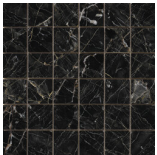

120x280 Rc / 48"x111"

ABSOLUTE BLACK PULIDO 120X280

RC

G.196 | Polished | Coloured body
Rectified.

120x120 Rc / 48"x48"

ABSOLUTE BLACK PULIDO
GRANILLA 120x120 RC
G.157 | Premium polished | Neutral Body
Rectified.

60x120 Rc / 24"x48"

ABSOLUTE BLACK PULIDO
GRANILLA 60x120 RC
G.155 | Premium polished | Neutral Body
Rectified.

32,5x22,5 /

**ABSOLUTE HEXAGON AMPLE BLACK
PULIDO 32,5X22,5**
SP2046 | Polished |

30x30 / 12"x12"

**ABSOLUTE MOSAICO BLACK PULIDO
30x30**
SP2041 | Polished |

26x27 / 11"x11"

**ABSOLUTE HEXAGON BLACK PULIDO
26X27**
SP2054 | Polished |

Technical Step

Porcelain Tiles

RODAPIÉ 10X120 PULIDO
| 120X120 / 48"x48"