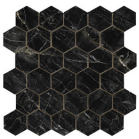

120x280 Rc / 48"x111"

ABSOLUTE BLACK PULIDO 120X280

RC

G.196 | Polished | Coloured body
Rectified.

120x120 Rc / 48"x48"

ABSOLUTE BLACK PULIDO
GRANILLA 120x120 RC
G.157 | Premium polished | Neutral Body
Rectified.

60x120 Rc / 24"x48"

ABSOLUTE BLACK PULIDO
GRANILLA 60x120 RC
G.155 | Premium polished | Neutral Body
Rectified.

32,5x22,5 /

**ABSOLUTE HEXAGON AMPLE BLACK
PULIDO 32,5x22,5**
SP2046 | Polished |

30x30 / 12"x12"

**ABSOLUTE MOSAICO BLACK PULIDO
30x30**
SP2037 | Polished |

26x27 / 11"x11"

**ABSOLUTE HEXAGON BLACK PULIDO
26x27**
SP2054 | Polished |

Technical Step

Porcelain Tiles

RODAPIÉ 10X120 PULIDO
| 120X120 / 48"x48"