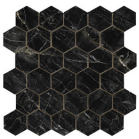

120x280 Rc / 48"x111"

ABSOLUTE BLACK PULIDO 120X280

RC

G.196 | Polished | Coloured body
Rectified.

120x120 Rc / 48"x48"

ABSOLUTE BLACK PULIDO
GRANILLA 120x120 RC
G.157 | Premium polished | Neutral Body
Rectified.

60x120 Rc / 24"x48"

ABSOLUTE BLACK PULIDO
GRANILLA 60x120 RC
G.155 | Premium polished | Neutral Body
Rectified.

32,5x22,5 /

**ABSOLUTE HEXAGON AMPLE BLACK
PULIDO 32,5x22,5**
SP2046 | Polished |

30x30 / 12"x12"

**ABSOLUTE MOSAICO BLACK PULIDO
30x30**
SP2041 | Polished |

26x27 / 11"x11"

**ABSOLUTE HEXAGON BLACK PULIDO
26x27**
SP2054 | Polished |

Technical Step

Porcelain Tiles

RODAPIÉ 10X120 PULIDO
| 120X120 / 48"x48"