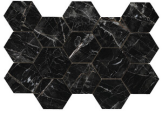

120x280 Rc / 48"x111"

ABSOLUTE BLACK PULIDO 120X280

RC

G.196 | Polished | Coloured body
Rectified.

120x120 Rc / 48"x48"

ABSOLUTE BLACK PULIDO
GRANILLA 120x120 RC
G.157 | Premium polished | Neutral Body
Rectified.

60x120 Rc / 24"x48"

ABSOLUTE BLACK PULIDO
GRANILLA 60x120 RC
G.155 | Premium polished | Neutral Body
Rectified.

32,5x22,5 /

**ABSOLUTE HEXAGON AMPLE BLACK
PULIDO 32,5X22,5**
SP2046 | Polished |

30x30 / 12"x12"

**ABSOLUTE MOSAICO BLACK PULIDO
30x30**
SP2041 | Polished |

26x27 / 11"x11"

**ABSOLUTE HEXAGON BLACK PULIDO
26X27**
SP2054 | Polished |

Technical Step

Porcelain Tiles

RODAPIÉ 10X120 PULIDO
| 120X120 / 48"x48"