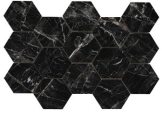

120x280 Rc / 48"x111"

ABSOLUTE BLACK PULIDO 120X280

RC

G.196 | Polished | Coloured body
Rectified.

120x120 Rc / 48"x48"

ABSOLUTE BLACK PULIDO
GRANILLA 120x120 RC
G.157 | Premium polished | Neutral Body
Rectified.

60x120 Rc / 24"x48"

ABSOLUTE BLACK PULIDO
GRANILLA 60x120 RC
G.155 | Premium polished | Neutral Body
Rectified.

32,5x22,5 /

**ABSOLUTE HEXAGON AMPLE BLACK
PULIDO 32,5x22,5**
SP2046 | Polished |

30x30 / 12"x12"

**ABSOLUTE MOSAICO BLACK PULIDO
30x30**
SP2037 | Polished |

26x27 / 11"x11"

**ABSOLUTE HEXAGON BLACK PULIDO
26x27**
SP2054 | Polished |

Technical Step

Porcelain Tiles

RODAPIÉ 10X120 PULIDO
| 120X120 / 48"x48"