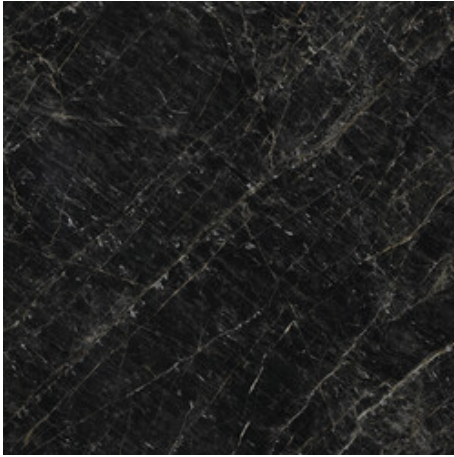

120x120 Rc / 48"x48"

ABSOLUTE BLACK PULIDO
GRANILLA 120x120 RC
G.157 | Premium polished | Neutral Body
Rectified.