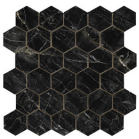

120x280 Rc / 48"x111"

ABSOLUTE BLACK PULIDO 120X280

RC

G.196 | Polished | Coloured body
Rectified.

120x120 Rc / 48"x48"

ABSOLUTE BLACK PULIDO
GRANILLA 120x120 RC
G.157 | Premium polished | Neutral Body
Rectified.

60x120 Rc / 24"x48"

ABSOLUTE BLACK PULIDO
GRANILLA 60x120 RC
G.155 | Premium polished | Neutral Body
Rectified.

32,5x22,5 /

**ABSOLUTE HEXAGON AMPLE BLACK
PULIDO 32,5X22,5**
SP2046 | Polished |

30x30 / 12"x12"

**ABSOLUTE MOSAICO BLACK PULIDO
30x30**
SP2037 | Polished |

26x27 / 11"x11"

**ABSOLUTE HEXAGON BLACK PULIDO
26X27**
SP2054 | Polished |

Technical Step

Porcelain Tiles

RODAPIÉ 10X120 PULIDO
| 120X120 / 48"x48"