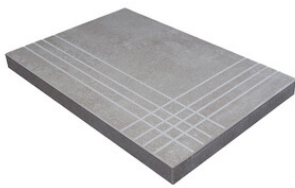

30x120 Xs / 12"x48"

MAPLE MATE 30X120 XS
G.75 | MATT | Neutral Body

OAK MATE 30X120 XS
G.75 | MATT | Neutral Body

WALNUT MATE 30X120 XS
G.75 | MATT | Neutral Body

ELM MATE 30X120 XS
G.75 | MATT | Neutral Body

Technical Step

Porcelain Tiles

RODAPIÉ 10X60
| 30X120 / 12"x48"

PELDAÑO ROMO 30X120
| 30X120 / 12"x48"

PELDAÑO ANGULO ROMO 30X120
| 30X120 / 12"x48"

PELDAÑO GRADONE RECTO 30X120
| 30X120 / 12"x48"

PELDAÑO ANGULO GRADONE RECTO 30X120
| 30X120 / 12"x48"