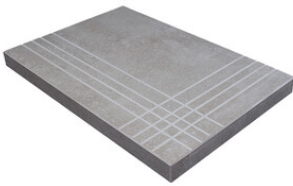

Series **Awan**

30x120 XS / 12"x48"

30x120 Xs / 12"x48"

MAPLE MATE 30X120 XS
G.75 | MATT | Neutral Body

OAK MATE 30X120 XS
G.75 | MATT | Neutral Body

WALNUT MATE 30X120 XS
G.75 | MATT | Neutral Body

ELM MATE 30X120 XS
G.75 | MATT | Neutral Body

Technical Step

Porcelain Tiles

RODAPIÉ 10X60
| 30X120 / 12"x48"

PELDAÑO ROMO 30X120
| 30X120 / 12"x48"

PELDAÑO ANGULO ROMO 30X120
| 30X120 / 12"x48"

PELDAÑO GRADONE RECTO 30X120
| 30X120 / 12"x48"

PELDAÑO ANGULO GRADONE RECTO 30X120
| 30X120 / 12"x48"