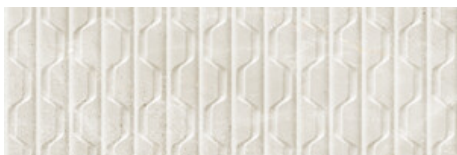

**30x90 Rc / 12"x36"**

**CREAM MATE 30x90 RC**  
G.104 | MATT | White body  
Rectified.

**WHITE MATE 30x90 RC**  
G.104 | MATT | White body  
Rectified.

**PEARL MATE 30x90 RC**  
G.104 | MATT | White body  
Rectified.

**CREAM BRILLO 30x90 RC**  
G.104 | GLOSSY | White body  
Rectified.

**WHITE BRILLO 30x90 RC**  
G.104 | GLOSSY | White body  
Rectified.

**PEARL BRILLO 30x90 RC**  
G.104 | GLOSSY | White body  
Rectified.