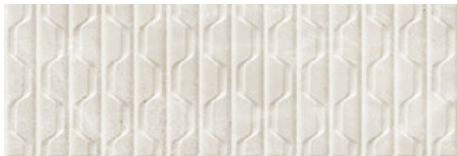

ZIMA CREAM BRILLO 30x90 RC
G.112 | GLOSSY | White body
Rectified.