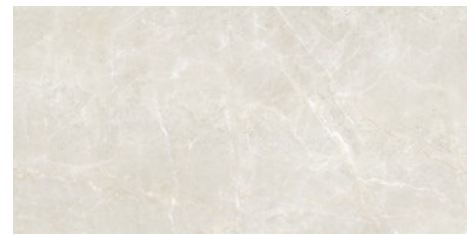

CREAM PULIDO 60x120 SL RC
G.177 | Polished | Neutral Body
Rectified.