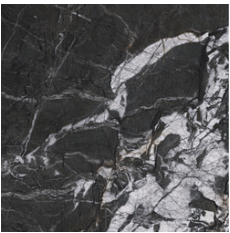

60x120 SI Rc / 24"x48"

BLACK MATE 60x120 SL RC
G.90 | MATT | Coloured body
Rectified.

60x60 SI Rc / 24"x24"

BLACK MATE 60x60 SL RC
G.81 | MATT | Coloured body
Rectified.

Technical Step

Porcelain Tiles

RODAPIÉ 10X60
| 60X120 / 24"x48"