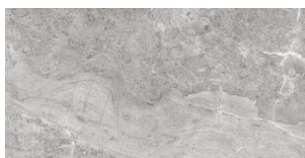

**PEARL MATE 60X60 XS**  
G.69 | MATT | Neutral Body

---

**60x60 Sl / 24"x24"**

---

**ALMOND MATE 60X60 SL**  
G.66 | MATT | Neutral Body

**PEARL MATE 60X60 SL**  
G.66 | MATT | Neutral Body

---

**30x60 / 12"x24"**

---

**ALMOND MATE 30x60**  
G.74 | MATT | White body

**PEARL MATE 30x60**  
G.74 | MATT | White body

**SILICA ALMOND MATE 30x60**  
G.73 | MATT | White body

**SILICA PEARL MATE 30x60**  
G.73 | MATT | White body