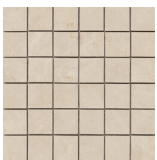

Series **Amazon**

120x120 RC / 48"x48"

60x120 RC / 24"x48"

60x60 RC / 24"x24"

120x120 Rc / 48"x48"

CREAM PULIDO 120x120 RC
G.192 | Polished | Neutral Body
Rectified.

60x120 Rc / 24"x48"

CREAM PULIDO 60x120 RC
G.177 | Polished | Neutral Body
Rectified.

CREAM MATE 60x120 RC
G.1093 | MATT | Neutral Body
Rectified.

60x60 Rc / 24"x24"

CREAM PULIDO 60x60 RC
G.171 | Polished | Neutral Body
Rectified.

CREAM MATE 60x60 RC
G.1077 | MATT | Neutral Body
Rectified.

32,5x22,5 /

HEXAGON AMPLE PULIDO 32,5x22,5
SP2046 | Polished |

30x30 / 12"x12"

MOSAICO CREAM PULIDO 30x30
SP2037 | Polished |

MOSAICO CREAM MATE 30x30
SP2037 | MATT |

26x27 / 11"x11"

HEXAGON CREAM PULIDO 26X27
SP2051 | Polished |