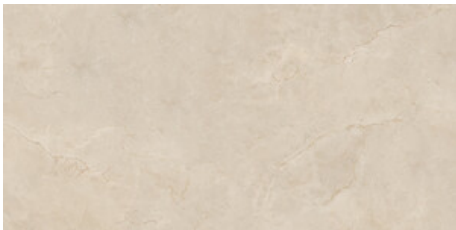

60x120 Rc / 24"x48"

CREAM PULIDO 60x120 RC
G.177 | Polished | Neutral Body
Rectified.