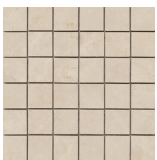

# Series **Amazon**

120x120 RC / 48"x48"

60x120 RC / 24"x48"

60x60 RC / 24"x24"

---

**120x120 Rc / 48"x48"**

---

**CREAM PULIDO 120x120 RC**  
G.192 | Polished | Neutral Body  
Rectified.

---

**60x120 Rc / 24"x48"**

---

**CREAM PULIDO 60x120 RC**  
G.177 | Polished | Neutral Body  
Rectified.

60x60 Rc / 24"x24"

---

**CREAM PULIDO 60x60 RC**  
G.171 | Polished | Neutral Body  
Rectified.

32,5x22,5 /

---

**HEXAGON AMPLE PULIDO 32,5x22,5**  
SP2046 | Polished |

30x30 / 12"x12"

---

**MOSAICO CREAM PULIDO 30x30**  
SP2037 | Polished |

**MOSAICO CREAM MATE 30x30**  
SP2037 | MATT |

26x27 / 11"x11"

**HEXAGON CREAM PULIDO 26X27**  
SP2051 | Polished |