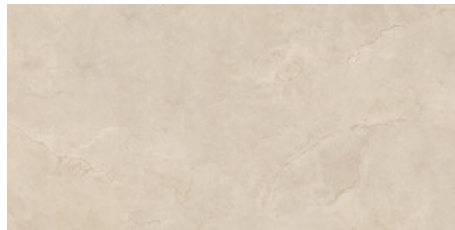

Series **Amazon**

120x120 RC / 48"x48"

60x120 RC / 24"x48"

60x60 RC / 24"x24"

120x120 Rc / 48"x48"

CREAM PULIDO 120x120 RC
G.192 | Polished | Neutral Body
Rectified.

60x120 Rc / 24"x48"

CREAM PULIDO 60x120 RC
G.177 | Polished | Neutral Body
Rectified.

CREAM MATE 60x120 RC
G.1093 | MATT | Neutral Body
Rectified.

60x60 Rc / 24"x24"

CREAM PULIDO 60x60 RC
G.171 | Polished | Neutral Body
Rectified.

CREAM MATE 60x60 RC
G.1077 | MATT | Neutral Body
Rectified.