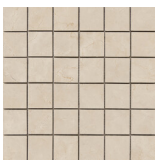

Series **Amazon**

120x120 RC / 48"x48"

60x120 RC / 24"x48"

60x60 RC / 24"x24"

120x120 Rc / 48"x48"

CREAM PULIDO 120x120 RC
G.192 | Polished | Neutral Body
Rectified.

60x120 Rc / 24"x48"

CREAM PULIDO 60x120 RC
G.177 | Polished | Neutral Body
Rectified.

60x60 Rc / 24"x24"

CREAM PULIDO 60x60 RC
G.171 | Polished | Neutral Body
Rectified.

32,5x22,5 /

HEXAGON AMPLE PULIDO 32,5x22,5
SP2046 | Polished |

30x30 / 12"x12"

MOSAICO CREAM PULIDO 30x30
SP2037 | Polished |

MOSAICO CREAM MATE 30x30
SP2037 | MATT |

26x27 / 11"x11"

HEXAGON CREAM PULIDO 26X27
SP2051 | Polished |

Technical Step

Porcelain Tiles

RODAPIÉ 10X120 PULIDO
| 120X120 / 48"x48"

RODAPIÉ 10X60
| 60X120 / 24"x48"