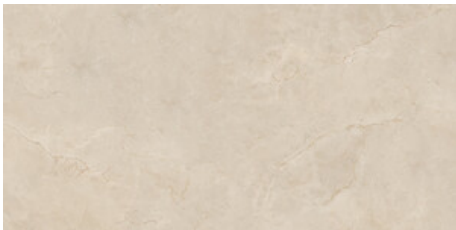

Series **Amazon**

120x120 RC / 48"x48"

60x120 RC / 24"x48"

60x60 RC / 24"x24"

120x120 Rc / 48"x48"

CREAM PULIDO 120x120 RC
G.192 | Polished | Neutral Body
Rectified.

60x120 Rc / 24"x48"

CREAM PULIDO 60x120 RC
G.177 | Polished | Neutral Body
Rectified.