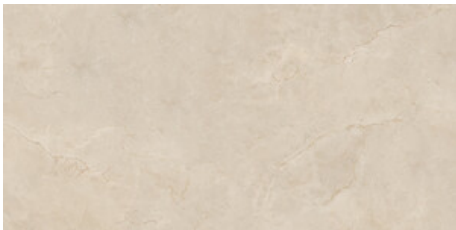

Series **Amazon**

120x120 RC / 48"x48"

60x120 RC / 24"x48"

60x60 RC / 24"x24"

120x120 Rc / 48"x48"

CREAM PULIDO 120x120 RC
G.192 | Polished | Neutral Body
Rectified.

60x120 Rc / 24"x48"

CREAM PULIDO 60x120 RC
G.177 | Polished | Neutral Body
Rectified.

CREAM MATE 60x120 RC
G.1093 | MATT | Neutral Body
Rectified.

60x60 Rc / 24"x24"

CREAM PULIDO 60x60 RC
G.171 | Polished | Neutral Body
Rectified.

CREAM MATE 60x60 RC
G.1077 | MATT | Neutral Body
Rectified.