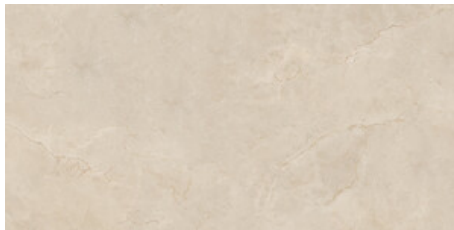

Series **Amazon**

120x120 RC / 48"x48"

60x120 RC / 24"x48"

60x60 RC / 24"x24"

120x120 Rc / 48"x48"

CREAM PULIDO 120x120 RC
G.192 | Polished | Neutral Body
Rectified.

60x120 Rc / 24"x48"

CREAM PULIDO 60x120 RC
G.177 | Polished | Neutral Body
Rectified.

CREAM MATE 60x120 RC
G.1093 | MATT | Neutral Body
Rectified.

60x60 Rc / 24"x24"

CREAM PULIDO 60x60 RC
G.171 | Polished | Neutral Body
Rectified.

CREAM MATE 60x60 RC
G.1077 | MATT | Neutral Body
Rectified.