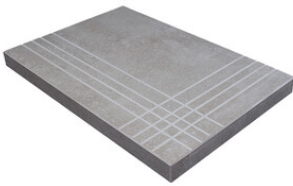

PELDAÑO ANGULO GRADONE RECTO 30X120
| 30X120 / 12"x48"