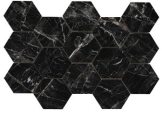

**120x280 Rc / 48"x111"**

**BLACK PULIDO 120X280 RC**  
G.196 | Polished | Coloured body  
Rectified.

**120x120 Rc / 48"x48"**

---

**BLACK PULIDO GRANILLA 120x120**

**RC**

G.157 | Premium polished | Neutral Body  
Rectified.

**60x120 Rc / 24"x48"**

---

**BLACK PULIDO GRANILLA 60x120**

**RC**

G.155 | Premium polished | Neutral Body  
Rectified.

**32,5x22,5 /**

---

**HEXAGON AMPLE BLACK PULIDO**  
**32,5X22,5**  
SP2046 | Polished |

**30x30 / 12"x12"**

---

**MOSAICO BLACK PULIDO 30x30**  
SP2037 | Polished |

**26x27 / 11"x11"**

---

**HEXAGON BLACK PULIDO 26X27**  
SP2054 | Polished |

---

**Technical Step**