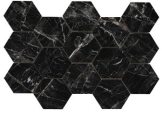

**120x280 Rc / 48"x111"**

**BLACK PULIDO 120X280 RC**  
G.196 | Polished | Coloured body  
Rectified.

---

**120x120 Rc / 48"x48"**

---

**BLACK PULIDO GRANILLA 120x120**

**RC**

G.157 | Premium polished | Neutral Body  
Rectified.

---

**60x120 Rc / 24"x48"**

---

**BLACK PULIDO GRANILLA 60x120**

**RC**

G.155 | Premium polished | Neutral Body  
Rectified.

**32,5x22,5 /**

---

**HEXAGON AMPLE BLACK PULIDO**  
**32,5X22,5**  
SP2046 | Polished |

**30x30 / 12"x12"**

---

**MOSAICO BLACK PULIDO 30x30**  
SP2037 | Polished |

**26x27 / 11"x11"**

---

**HEXAGON BLACK PULIDO 26X27**  
SP2054 | Polished |