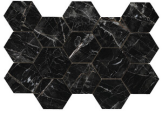

120x280 Rc / 48"x111"

BLACK PULIDO 120X280 RC
G.196 | Polished | Coloured body
Rectified.

120x120 Rc / 48"x48"

BLACK PULIDO GRANILLA 120x120

RC

G.157 | Premium polished | Neutral Body
Rectified.

60x120 Rc / 24"x48"

BLACK PULIDO GRANILLA 60x120

RC

G.155 | Premium polished | Neutral Body
Rectified.

32,5x22,5 /

HEXAGON AMPLE BLACK PULIDO
32,5X22,5
SP2046 | Polished |

30x30 / 12"x12"

MOSAICO BLACK PULIDO 30x30
SP2037 | Polished |