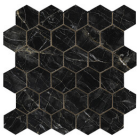

**30x30 / 12"x12"**

---

**MOSAICO BLACK PULIDO 30x30**  
SP2037 | Polished |

**26x27 / 11"x11"**

---

**HEXAGON BLACK PULIDO 26X27**  
SP2054 | Polished |

---

**Technical Step**

---

Porcelain Tiles

---

**RODAPIÉ 10X120 PULIDO**  
| 120X120 / 48"x48"

**RODAPIÉ 10X60 PULIDO**  
| 60X120 / 24"x48"

Gallery