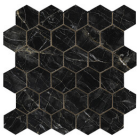

---

**60x120 Rc / 24"x48"**

---

**BLACK PULIDO GRANILLA 60x120**

**RC**

G.155 | Premium polished | Neutral Body  
Rectified.

**32,5x22,5 /**

---

**HEXAGON AMPLE BLACK PULIDO**  
**32,5X22,5**  
SP2046 | Polished |

**30x30 / 12"x12"**

---

**MOSAICO BLACK PULIDO 30x30**  
SP2037 | Polished |

**26x27 / 11"x11"**

---

**HEXAGON BLACK PULIDO 26X27**  
SP2054 | Polished |

---

**Technical Step**

---

Porcelain Tiles

---

**RODAPIÉ 10X120 PULIDO**  
| 120X120 / 48"x48"

**RODAPIÉ 10X60 PULIDO**  
| 60X120 / 24"x48"

Gallery