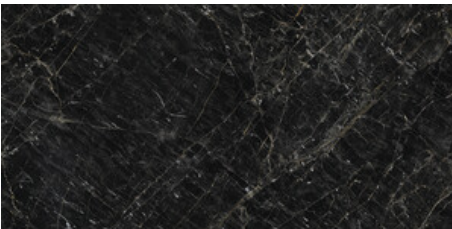

60x120 Rc / 24"x48"

BLACK PULIDO GRANILLA 60x120

RC

G.155 | Premium polished | Neutral Body
Rectified.