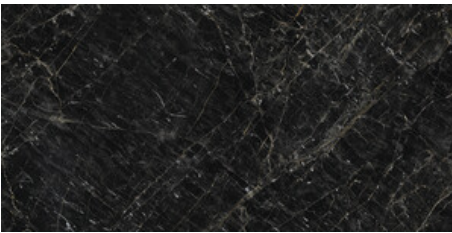

**120x280 Rc / 48"x111"**

**BLACK PULIDO 120X280 RC**  
G.196 | Polished | Coloured body  
Rectified.

---

**120x120 Rc / 48"x48"**

---

**BLACK PULIDO GRANILLA 120x120**

**RC**

G.157 | Premium polished | Neutral Body  
Rectified.

---

**60x120 Rc / 24"x48"**

---

**BLACK PULIDO GRANILLA 60x120**

**RC**

G.155 | Premium polished | Neutral Body  
Rectified.

**32,5x22,5 /**

---