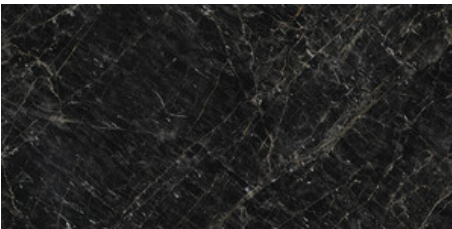

120x280 Rc / 48"x111"

BLACK PULIDO 120X280 RC
G.196 | Polished | Coloured body
Rectified.

120x120 Rc / 48"x48"

BLACK PULIDO GRANILLA 120x120

RC

G.157 | Premium polished | Neutral Body
Rectified.

60x120 Rc / 24"x48"