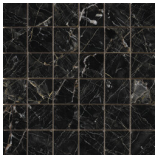

**120x280 Rc / 48"x111"**

**BLACK PULIDO 120X280 RC**  
G.196 | Polished | Coloured body  
Rectified.

---

**120x120 Rc / 48"x48"**

---

**BLACK PULIDO GRANILLA 120x120**

**RC**

G.157 | Premium polished | Neutral Body  
Rectified.

---

**60x120 Rc / 24"x48"**

---

**BLACK PULIDO GRANILLA 60x120**

**RC**

G.155 | Premium polished | Neutral Body  
Rectified.

**32,5x22,5 /**

---

**HEXAGON AMPLE BLACK PULIDO**  
**32,5X22,5**  
SP2046 | Polished |

**30x30 / 12"x12"**

---

**MOSAICO BLACK PULIDO 30x30**  
SP2037 | Polished |

**26x27 / 11"x11"**

---

**HEXAGON BLACK PULIDO 26X27**  
SP2054 | Polished |