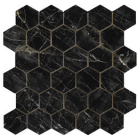

120x280 Rc / 48"x111"

BLACK PULIDO 120X280 RC
G.196 | Polished | Coloured body
Rectified.

120x120 Rc / 48"x48"

BLACK PULIDO GRANILLA 120x120

RC

G.157 | Premium polished | Neutral Body
Rectified.

60x120 Rc / 24"x48"

BLACK PULIDO GRANILLA 60x120

RC

G.155 | Premium polished | Neutral Body
Rectified.

32,5x22,5 /

HEXAGON AMPLE BLACK PULIDO
32,5X22,5
SP2046 | Polished |

30x30 / 12"x12"

MOSAICO BLACK PULIDO 30x30
SP2037 | Polished |

26x27 / 11"x11"

HEXAGON BLACK PULIDO 26X27
SP2054 | Polished |

Technical Step

Porcelain Tiles

RODAPIÉ 10X120 PULIDO
| 120X120 / 48"x48"

RODAPIÉ 10X60 PULIDO
| 60X120 / 24"x48"

Gallery