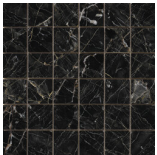

120x280 Rc / 48"x111"

BLACK PULIDO 120X280 RC
G.196 | Polished | Coloured body
Rectified.

120x120 Rc / 48"x48"

BLACK PULIDO GRANILLA 120x120

RC

G.157 | Premium polished | Neutral Body
Rectified.

60x120 Rc / 24"x48"

BLACK PULIDO GRANILLA 60x120

RC

G.155 | Premium polished | Neutral Body
Rectified.

32,5x22,5 /

HEXAGON AMPLE BLACK PULIDO
32,5X22,5
SP2046 | Polished |

30x30 / 12"x12"

MOSAICO BLACK PULIDO 30x30
SP2037 | Polished |

26x27 / 11"x11"

HEXAGON BLACK PULIDO 26X27
SP2054 | Polished |

Technical Step

Porcelain Tiles

RODAPIÉ 10X120 PULIDO
| 120X120 / 48"x48"

RODAPIÉ 10X60 PULIDO
| 60X120 / 24"x48"

Gallery