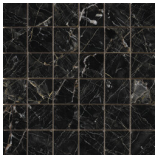

**120x280 Rc / 48"x111"**

**BLACK PULIDO 120X280 RC**  
G.196 | Polished | Coloured body  
Rectified.

---

**120x120 Rc / 48"x48"**

---

**BLACK PULIDO GRANILLA 120x120**

**RC**

G.157 | Premium polished | Neutral Body  
Rectified.

---

**60x120 Rc / 24"x48"**

---

**BLACK PULIDO GRANILLA 60x120**

**RC**

G.155 | Premium polished | Neutral Body  
Rectified.

**32,5x22,5 /**

---

**HEXAGON AMPLE BLACK PULIDO**  
**32,5X22,5**  
SP2046 | Polished |

**30x30 / 12"x12"**

---

**MOSAICO BLACK PULIDO 30x30**  
SP2041 | Polished |

**26x27 / 11"x11"**

---

**HEXAGON BLACK PULIDO 26X27**  
SP2054 | Polished |