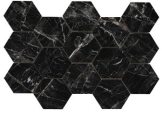

**120x280 Rc / 48"x111"**

**BLACK PULIDO 120X280 RC**  
G.196 | Polished | Coloured body  
Rectified.

---

**120x120 Rc / 48"x48"**

---

**BLACK PULIDO GRANILLA 120x120**

**RC**

G.157 | Premium polished | Neutral Body  
Rectified.

---

**60x120 Rc / 24"x48"**

---

**BLACK PULIDO GRANILLA 60x120**

**RC**

G.155 | Premium polished | Neutral Body  
Rectified.

**32,5x22,5 /**

---

**HEXAGON AMPLE BLACK PULIDO**  
**32,5X22,5**  
SP2046 | Polished |

**30x30 / 12"x12"**

---

**MOSAICO BLACK PULIDO 30x30**  
SP2041 | Polished |

**26x27 / 11"x11"**

---

**HEXAGON BLACK PULIDO 26X27**  
SP2054 | Polished |