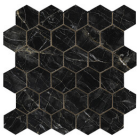

---

**60x120 Rc / 24"x48"**

---

**BLACK PULIDO GRANILLA 60x120**

**RC**

G.155 | Premium polished | Neutral Body  
Rectified.

**32,5x22,5 /**

---

**HEXAGON AMPLE BLACK PULIDO**  
**32,5X22,5**  
SP2046 | Polished |

**30x30 / 12"x12"**

---

**MOSAICO BLACK PULIDO 30x30**  
SP2041 | Polished |

**26x27 / 11"x11"**

---

**HEXAGON BLACK PULIDO 26X27**  
SP2054 | Polished |

---

**Technical Step**

---

Porcelain Tiles

---

**RODAPIÉ 10X120 PULIDO**  
| 120X120 / 48"x48"

**RODAPIÉ 10X60 PULIDO**  
| 60X120 / 24"x48"

Gallery