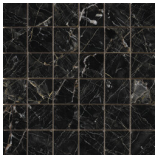

**120x280 Rc / 48"x111"**

**BLACK PULIDO 120X280 RC**  
G.196 | Polished | Coloured body  
Rectified.

**120x120 Rc / 48"x48"**

---

**BLACK PULIDO GRANILLA 120x120**

**RC**

G.157 | Premium polished | Neutral Body  
Rectified.

**60x120 Rc / 24"x48"**

---

**BLACK PULIDO GRANILLA 60x120**

**RC**

G.155 | Premium polished | Neutral Body  
Rectified.

**32,5x22,5 /**

---

**HEXAGON AMPLE BLACK PULIDO**  
**32,5X22,5**  
SP2046 | Polished |

**30x30 / 12"x12"**

---

**MOSAICO BLACK PULIDO 30x30**  
SP2037 | Polished |

**26x27 / 11"x11"**

---

**HEXAGON BLACK PULIDO 26X27**  
SP2054 | Polished |

---

**Technical Step**