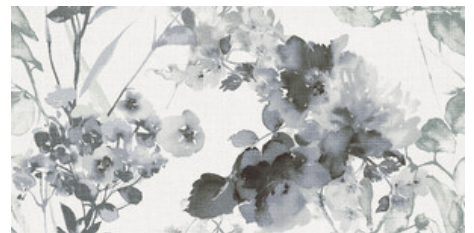

VILLORE SWAN WHITE MATE 60x120 XS RC PB
G.183 | MATT | Weiss Scherbig
Begradigt.

VILLORE ELIXIR WHITE MATE 60x120 XS RC PB
G.183 | MATT | Weiss Scherbig
Begradigt.