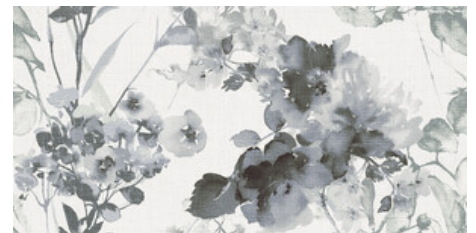

VILLORE SWAN WHITE MATE 60x120 XS RC PB
G.183 | MATT | Weiss Scherbig
Begradigt.

VILLORE ELIXIR WHITE MATE 60x120 XS RC PB
G.183 | MATT | Weiss Scherbig
Begradigt.