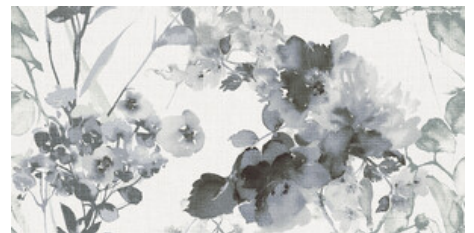

**VILLORE SWAN WHITE MATE
60x120 XS RC PB**
G.183 | MATT | Weiss Scherbig
Begradigt.

**VILLORE ELIXIR WHITE MATE
60x120 XS RC PB**
G.183 | MATT | Weiss Scherbig
Begradigt.