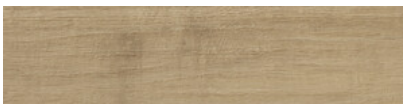

20x80 Xs / 8"x32"

OAK MATE 20x80 XS
G.53 | MATT | Neutrale Scherben