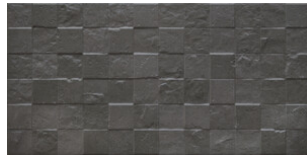

Serie **Traffic**

60x60 SL / 24"x24"

30x60 SL / 12"x24"

60x60 SI / 24"x24"

TRAFFIC ANTHRACITE MATE 60X60
G.66 | MATT | Neutrale Scherben

TRAFFIC GREY MATE 60X60 SL
G.66 | MATT | Neutrale Scherben

TRAFFIC WHITE MATE 60X60
G.66 | MATT | Neutrale Scherben

30x60 SI / 12"x24"

TRAFFIC ANTHRACITE MATE 30X60
SL
G.64 | MATT | Neutrale Scherben

TRAFFIC WHITE MATE 30X60 SL
G.64 | MATT | Neutrale Scherben

TRAFFIC GREY MATE 30x60 SL
G.64 | MATT | Neutrale Scherben

BLOCK NORDIC GREY MATE 30X60
SL
G.65 | MATT | Neutrale Scherben

TRAFFIC BLOCK NORDIC
ANTHRACITE MATE 30x60 SL
G.65 | MATT | Neutrale Scherben

TRAFFIC BLOCK NORDIC GREY
MATE 30x60 SL
G.65 | MATT | Neutrale Scherben

TRAFFIC BLOCK NORDIC
ANTHRACITE MATE 30X60 SL
G.65 | MATT | Neutrale Scherben

TRAFFIC BLOCK NORDIC WHITE
MATE 30x60 SL
G.65 | MATT | Neutrale Scherben

30x30 / 12"x12"

TRAFFIC BRICK GREY MATE 30X30
SP2044 | MATT |

TRAFFIC MOSAICO WHITE MATE
30X30
SP2037 | MATT |

TRAFFIC MOSAICO GREY MATE
30X30
SP2037 | MATT |