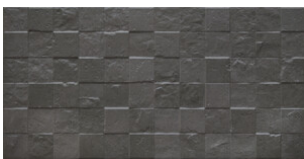

Serie **Traffic**

60x60 SL / 24"x24"

30x60 SL / 12"x24"

60x60 SI / 24"x24"

TRAFFIC ANTHRACITE MATE 60X60
G.66 | MATT | Neutrale Scherben

TRAFFIC GREY MATE 60X60 SL
G.66 | MATT | Neutrale Scherben

TRAFFIC WHITE MATE 60X60
G.66 | MATT | Neutrale Scherben

30x60 SI / 12"x24"

TRAFFIC ANTHRACITE MATE 30X60
SL
G.64 | MATT | Neutrale Scherben

TRAFFIC WHITE MATE 30X60 SL
G.64 | MATT | Neutrale Scherben

TRAFFIC GREY MATE 30x60 SL
G.64 | MATT | Neutrale Scherben

BLOCK NORDIC GREY MATE 30X60
SL
G.65 | MATT | Neutrale Scherben

TRAFFIC BLOCK NORDIC
ANTHRACITE MATE 30x60 SL
G.65 | MATT | Neutrale Scherben

TRAFFIC BLOCK NORDIC GREY
MATE 30x60 SL
G.65 | MATT | Neutrale Scherben

TRAFFIC BLOCK NORDIC
ANTHRACITE MATE 30X60 SL
G.65 | MATT | Neutrale Scherben

TRAFFIC BLOCK NORDIC WHITE
MATE 30x60 SL
G.65 | MATT | Neutrale Scherben

30x30 / 12"x12"

TRAFFIC BRICK GREY MATE 30X30
SP2044 | MATT |

TRAFFIC MOSAICO WHITE MATE
30X30
SP2037 | MATT |

TRAFFIC MOSAICO GREY MATE
30X30
SP2037 | MATT |