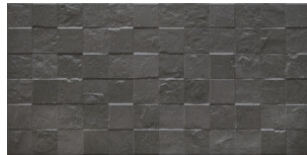

Serie **Traffic**

60x60 SL / 24"x24"

30x60 SL / 12"x24"

60x60 SI / 24"x24"

TRAFFIC ANTHRACITE MATE 60X60
G.66 | MATT | Neutrale Scherben

TRAFFIC GREY MATE 60X60 SL
G.66 | MATT | Neutrale Scherben

TRAFFIC WHITE MATE 60X60
G.66 | MATT | Neutrale Scherben

30x60 SI / 12"x24"

TRAFFIC ANTHRACITE MATE 30X60 SL
G.64 | MATT | Neutrale Scherben

TRAFFIC WHITE MATE 30X60 SL
G.64 | MATT | Neutrale Scherben

TRAFFIC GREY MATE 30X60 SL
G.64 | MATT | Neutrale Scherben

BLOCK NORDIC GREY MATE 30X60 SL
G.65 | MATT | Neutrale Scherben

TRAFFIC BLOCK NORDIC ANTHRACITE MATE 30x60 SL
G.65 | MATT | Neutrale Scherben

TRAFFIC BLOCK NORDIC GREY MATE 30x60 SL
G.65 | MATT | Neutrale Scherben

TRAFFIC BLOCK NORDIC ANTHRACITE MATE 30X60 SL
G.65 | MATT | Neutrale Scherben

TRAFFIC BLOCK NORDIC WHITE MATE 30x60 SL
G.65 | MATT | Neutrale Scherben

30x30 / 12"x12"

TRAFFIC BRICK GREY MATE 30X30
SP2037 | MATT |

TRAFFIC MOSAICO WHITE MATE 30X30
SP2037 | MATT |

TRAFFIC MOSAICO GREY MATE 30X30
SP2037 | MATT |