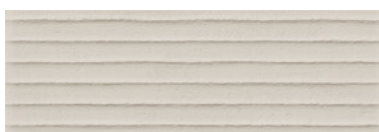

PROGRESS ACCORD IVORY MATE 25X75

G.108 | MATT | Weiss Scherbig