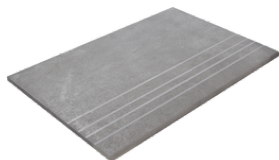

Technische Stufe

Feinsteinzeug

RODAPIÉ 7,5X60
| 60X60 / 24"x24"

PELDAÑO ROMO 60X60
| 60X60 / 24"x24"