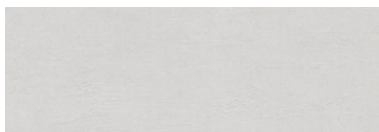

PROGRESS WHITE MATE 25X75

G.107 | MATT | Weiss Scherbig