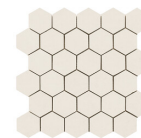

PROGRESS HEXAGON IVORY MATE
26X27
SP2051 | MATT |