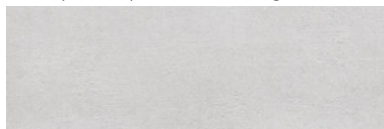

**PROGRESS DECOR HIDRAULIC MATE 25x75**

G.108 | MATT | Weiss Scherbig

**PROGRESS WHITE MATE 25X75**

G.107 | MATT | Weiss Scherbig

**PROGRESS VISON MATE 25X75**

G.107 | MATT | Weiss Scherbig

**PROGRESS PEARL MATE 25X75**