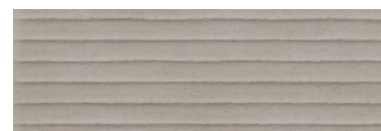

PROGRESS ACCORD VISON MATE 25X75

G.108 | MATT | Weiss Scherbig