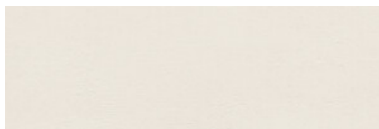

PROGRESS IVORY MATE 25X75

G.107 | MATT | Weiss Scherbig