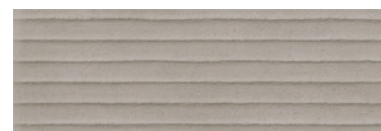

PROGRESS ACCORD VISON MATE 25X75

G.108 | MATT | Weiss Scherbig