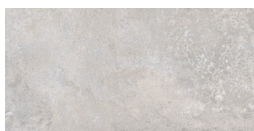

Serie **Padua**

60x60 XS / 24"x24"

60x60 SL / 24"x24"

25x50 XS PB / 10"x20"

60x60 Xs / 24"x24"

PADUA WHITE MATE 60X60 XS
G.69 | MATT | Neutrale Scherben

PADUA IVORY MATE 60X60 XS
G.69 | MATT | Neutrale Scherben

PADUA PEARL MATE 60X60 XS
G.69 | MATT | Neutrale Scherben

60x60 Sl / 24"x24"

PADUA WHITE MATE 60X60 SL
G.66 | MATT | Neutrale Scherben

PADUA IVORY MATE 60X60 SL
G.66 | MATT | Neutrale Scherben

PADUA PEARL MATE 60X60 SL
G.66 | MATT | Neutrale Scherben

25x50 Xs Pb / 10"x20"

PADUA WHITE MATE 25x50 XS PB
G.114 | MATT | Weiss Scherbig

PADUA PEARL MATE 25x50 XS PB
G.114 | MATT | Weiss Scherbig

PADUA IVORY MATE 25x50 XS PB
G.114 | MATT | Weiss Scherbig

**PADUA SHARE IVORY MATE 25x50
XS PB**
G.115 | MATT | Weiss Scherbig