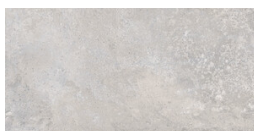

# Serie **Padua**

60x60 XS / 24"x24"

60x60 SL / 24"x24"

25x50 XS PB / 10"x20"

**60x60 Xs / 24"x24"**

---

**PADUA WHITE MATE 60X60 XS**  
G.69 | MATT | Neutrale Scherben

**PADUA IVORY MATE 60X60 XS**  
G.69 | MATT | Neutrale Scherben

**PADUA PEARL MATE 60X60 XS**  
G.69 | MATT | Neutrale Scherben

**60x60 Sl / 24"x24"**

---

**PADUA WHITE MATE 60X60 SL**  
G.66 | MATT | Neutrale Scherben

**PADUA IVORY MATE 60X60 SL**  
G.66 | MATT | Neutrale Scherben

**PADUA PEARL MATE 60X60 SL**  
G.66 | MATT | Neutrale Scherben

**25x50 Xs Pb / 10"x20"**

---

**PADUA WHITE MATE 25x50 XS PB**  
G.114 | MATT | Weiss Scherbig

**PADUA PEARL MATE 25x50 XS PB**  
G.114 | MATT | Weiss Scherbig