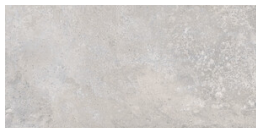

Serie **Padua**

60x60 XS / 24"x24"

60x60 SL / 24"x24"

25x50 XS PB / 10"x20"

60x60 Xs / 24"x24"

PADUA WHITE MATE 60X60 XS
G.69 | MATT | Neutrale Scherben

PADUA IVORY MATE 60X60 XS
G.69 | MATT | Neutrale Scherben

PADUA PEARL MATE 60X60 XS
G.69 | MATT | Neutrale Scherben

60x60 Sl / 24"x24"

PADUA WHITE MATE 60X60 SL
G.66 | MATT | Neutrale Scherben

PADUA IVORY MATE 60X60 SL
G.66 | MATT | Neutrale Scherben

PADUA PEARL MATE 60X60 SL
G.66 | MATT | Neutrale Scherben

25x50 Xs Pb / 10"x20"

PADUA WHITE MATE 25x50 XS PB
G.114 | MATT | Weiss Scherbig

PADUA PEARL MATE 25x50 XS PB
G.114 | MATT | Weiss Scherbig

PADUA IVORY MATE 25x50 XS PB
G.114 | MATT | Weiss Scherbig

**PADUA SHARE IVORY MATE 25x50
XS PB**
G.115 | MATT | Weiss Scherbig