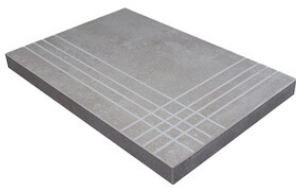

Serie **Padua**

60x60 XS / 24"x24"

60x60 SL / 24"x24"

25x50 XS PB / 10"x20"

60x60 Xs / 24"x24"

PADUA WHITE MATE 60X60 XS
G.69 | MATT | Neutrale Scherben

PADUA IVORY MATE 60X60 XS
G.69 | MATT | Neutrale Scherben

25x50 Xs Pb / 10"x20"

PADUA WHITE MATE 25x50 XS PB
G.114 | MATT | Weiss Scherbig

PADUA PEARL MATE 25x50 XS PB
G.114 | MATT | Weiss Scherbig

PADUA IVORY MATE 25x50 XS PB
G.114 | MATT | Weiss Scherbig

**PADUA SHARE IVORY MATE 25x50
XS PB**
G.115 | MATT | Weiss Scherbig

**PADUA SHARE WHITE MATE 25x50
XS PB**
G.115 | MATT | Weiss Scherbig

Technische Stufe

Feinsteinzeug

RODAPIÉ 7,5X60
| 60X60 / 24"x24"

PELDAÑO ROMO 60X60
| 60X60 / 24"x24"

PELDAÑO ANGULO ROMO 60X60
| 60X60 / 24"x24"

PELDAÑO GRADONE RECTO 60X60
| 60X60 / 24"x24"

PELDAÑO ANGULO GRADONE RECTO 60X60
| 60X60 / 24"x24"

Fotogallerie