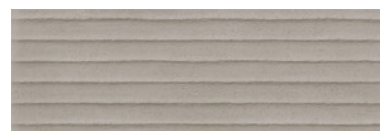

ACCORD VISON MATE 25X75
G.108 | MATT | Weiss Scherbig