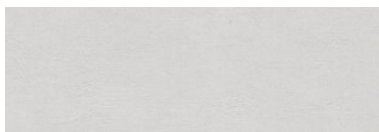

WHITE MATE 25X75
G.107 | MATT | Weiss Scherbig