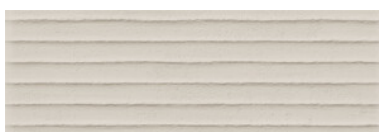

ACCORD IVORY MATE 25X75
G.108 | MATT | Weiss Scherbig