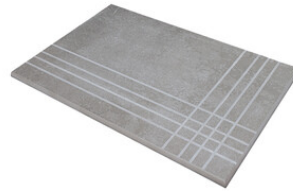

PEARL MATE 25x50 XS PB
G.114 | MATT | Weiss Scherbig

IVORY MATE 25x50 XS PB
G.114 | MATT | Weiss Scherbig

SHARE IVORY MATE 25x50 XS PB
G.115 | MATT | Weiss Scherbig

SHARE WHITE MATE 25x50 XS PB
G.115 | MATT | Weiss Scherbig

Technische Stufe

Feinsteinzeug

RODAPIÉ 7,5X60
| 60X60 / 24"x24"

PELDAÑO ROMO 60X60
| 60X60 / 24"x24"

PELDAÑO ANGULO ROMO 60X60
| 60X60 / 24"x24"

PELDAÑO GRADONE RECTO 60X60
| 60X60 / 24"x24"

PELDAÑO ANGULO GRADONE RECTO 60X60
| 60X60 / 24"x24"