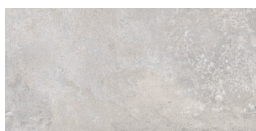

Serie **Padua**

60x60 XS / 24"x24"

60x60 SL / 24"x24"

25x50 XS PB / 10"x20"

60x60 Xs / 24"x24"

WHITE MATE 60X60 XS
G.69 | MATT | Neutrale Scherben

IVORY MATE 60X60 XS
G.69 | MATT | Neutrale Scherben

PEARL MATE 60X60 XS
G.69 | MATT | Neutrale Scherben

60x60 Sl / 24"x24"

WHITE MATE 60X60 SL
G.66 | MATT | Neutrale Scherben

IVORY MATE 60X60 SL
G.66 | MATT | Neutrale Scherben

PEARL MATE 60X60 SL
G.66 | MATT | Neutrale Scherben

25x50 Xs Pb / 10"x20"

WHITE MATE 25x50 XS PB
G.114 | MATT | Weiss Scherbig

PEARL MATE 25x50 XS PB
G.114 | MATT | Weiss Scherbig

IVORY MATE 25x50 XS PB
G.114 | MATT | Weiss Scherbig

SHARE IVORY MATE 25x50 XS PB
G.115 | MATT | Weiss Scherbig

SHARE WHITE MATE 25x50 XS PB
G.115 | MATT | Weiss Scherbig