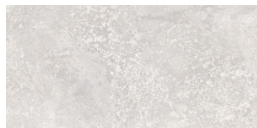

# Serie **Padua**

60x60 XS / 24"x24"

60x60 SL / 24"x24"

25x50 XS PB / 10"x20"

**60x60 Xs / 24"x24"**

---

**WHITE MATE 60X60 XS**  
G.69 | MATT | Neutrale Scherben

**IVORY MATE 60X60 XS**  
G.69 | MATT | Neutrale Scherben

**PEARL MATE 60X60 XS**  
G.69 | MATT | Neutrale Scherben

**60x60 Sl / 24"x24"**

---

**WHITE MATE 60X60 SL**  
G.66 | MATT | Neutrale Scherben

**IVORY MATE 60X60 SL**  
G.66 | MATT | Neutrale Scherben

**PEARL MATE 60X60 SL**  
G.66 | MATT | Neutrale Scherben

**25x50 Xs Pb / 10"x20"**

---

**WHITE MATE 25x50 XS PB**  
G.114 | MATT | Weiss Scherbig

**PEARL MATE 25x50 XS PB**  
G.114 | MATT | Weiss Scherbig

**IVORY MATE 25x50 XS PB**  
G.114 | MATT | Weiss Scherbig

**SHARE IVORY MATE 25x50 XS PB**  
G.115 | MATT | Weiss Scherbig

**SHARE WHITE MATE 25x50 XS PB**  
G.115 | MATT | Weiss Scherbig