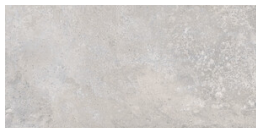

# Serie **Padua**

60x60 XS / 24"x24"

60x60 SL / 24"x24"

25x50 XS PB / 10"x20"

**60x60 Xs / 24"x24"**

---

**WHITE MATE 60X60 XS**  
G.69 | MATT | Neutrale Scherben

**IVORY MATE 60X60 XS**  
G.69 | MATT | Neutrale Scherben

**PEARL MATE 60X60 XS**  
G.69 | MATT | Neutrale Scherben

**60x60 Sl / 24"x24"**

---

**WHITE MATE 60X60 SL**  
G.66 | MATT | Neutrale Scherben

**IVORY MATE 60X60 SL**  
G.66 | MATT | Neutrale Scherben

**PEARL MATE 60X60 SL**  
G.66 | MATT | Neutrale Scherben

**25x50 Xs Pb / 10"x20"**

---

**WHITE MATE 25x50 XS PB**  
G.114 | MATT | Weiss Scherbig

**PEARL MATE 25x50 XS PB**  
G.114 | MATT | Weiss Scherbig

**IVORY MATE 25x50 XS PB**  
G.114 | MATT | Weiss Scherbig

**SHARE IVORY MATE 25x50 XS PB**  
G.115 | MATT | Weiss Scherbig

**SHARE WHITE MATE 25x50 XS PB**  
G.115 | MATT | Weiss Scherbig