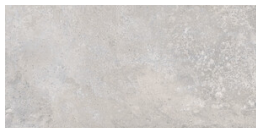

Serie **Padua**

60x60 XS / 24"x24"

60x60 SL / 24"x24"

25x50 XS PB / 10"x20"

60x60 Xs / 24"x24"

WHITE MATE 60X60 XS
G.69 | MATT | Neutrale Scherben

IVORY MATE 60X60 XS
G.69 | MATT | Neutrale Scherben

PEARL MATE 60X60 XS
G.69 | MATT | Neutrale Scherben

60x60 Sl / 24"x24"

WHITE MATE 60X60 SL
G.66 | MATT | Neutrale Scherben

IVORY MATE 60X60 SL
G.66 | MATT | Neutrale Scherben

PEARL MATE 60X60 SL
G.66 | MATT | Neutrale Scherben

25x50 Xs Pb / 10"x20"

WHITE MATE 25x50 XS PB
G.114 | MATT | Weiss Scherbig

PEARL MATE 25x50 XS PB
G.114 | MATT | Weiss Scherbig

IVORY MATE 25x50 XS PB
G.114 | MATT | Weiss Scherbig

SHARE IVORY MATE 25x50 XS PB
G.115 | MATT | Weiss Scherbig

SHARE WHITE MATE 25x50 XS PB
G.115 | MATT | Weiss Scherbig