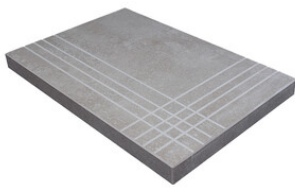

PEARL MATE 25x50 XS PB
G.114 | MATT | Weiss Scherbig

IVORY MATE 25x50 XS PB
G.114 | MATT | Weiss Scherbig

SHARE IVORY MATE 25x50 XS PB
G.115 | MATT | Weiss Scherbig

SHARE WHITE MATE 25x50 XS PB
G.115 | MATT | Weiss Scherbig

Technische Stufe

Feinsteinzeug

RODAPIÉ 7,5X60
| 60X60 / 24"x24"

PELDAÑO ROMO 60X60
| 60X60 / 24"x24"

PELDAÑO ANGULO ROMO 60X60
| 60X60 / 24"x24"

PELDAÑO GRADONE RECTO 60X60
| 60X60 / 24"x24"

PELDAÑO ANGULO GRADONE RECTO 60X60
| 60X60 / 24"x24"