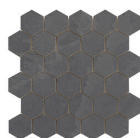

30x30 / 12"x12"

OVERLAND MOSAICO SAND MATE
30X30 N-PLUS
SP2037 | MATT |

OVERLAND MOSAICO PEARL MATE
30X30 N-PLUS
SP2037 | MATT |

OVERLAND MOSAICO GREIGE MATE
30X30 N-PLUS
SP2037 | MATT |

OVERLAND MOSAICO ANTHRACITE
MATE 30X30 N-PLUS
SP2037 | MATT |

26x27 / 11"x11"

OVERLAND HEXAGON GREIGE MATE
26X27 N-PLUS
SP2051 | MATT |

OVERLAND HEXAGON ANTHRACITE
MATE 26X27 N-PLUS
SP2051 | MATT |

OVERLAND HEXAGON SAND MATE
26X27 N-PLUS
SP2051 | MATT |

OVERLAND HEXAGON PEARL MATE
26X27 N-PLUS
SP2051 | MATT |