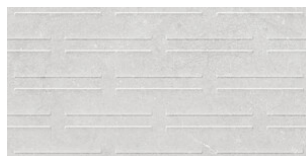

**MUNICH CHAIN WHITE MATE 30x60
XS PB RC**
G.135 | MATT | Weiss Scherbig
Begradigt.