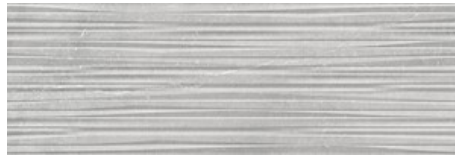

MUNICH ENEA WHITE MATE 40x120 XS RC
G.181 | MATT | Weiss Scherbig
Begradigt.