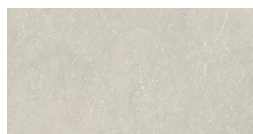

MUNICH SAND MATE 25x50 XS PB
G.114 | MATT | Weiss Scherbig